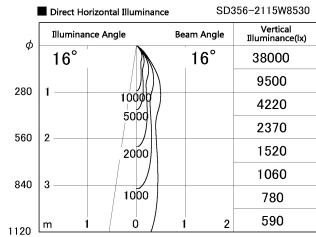

Item no. SD356-2115W8530

Series Name: Reflector type cylinder arm tracklight (UL Track) (SD356))

Installation	Track mount
Type	Reflector type cylinder arm tracklight (UL Track) (SD356))
Fixture wattage	21W
Beam angle	16 deg
Color Temp.	3000K
CRI	Ra>85
Luminous	1602 lm
Body	Die-cast aluminum alloy
Body finish	White
Trim finish	White
Reflector finish	N/A
IP Rate	IP20
Light source	COB module
Input Voltage	AC220~240V
Dimming Type	Non-Dimmable
Certificate	CE, CCC
Cut Hole	N/A