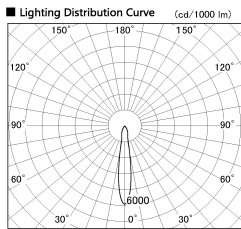

Item no. SD356-2115W8530

Series Name: Reflector type cylinder arm tracklight (UL Track) (SD356))

Installation	Track mount
Type	Reflector type cylinder arm tracklight (UL Track) (SD356))
Fixture wattage	21W
Beam angle	16 deg
Color Temp.	3000K
CRI	Ra>85
Luminous	1602 lm
Body	Die-cast aluminum alloy
Body finish	White
Trim finish	White
Reflector finish	N/A
IP Rate	IP20
Light source	COB module
Input Voltage	AC220~240V
Dimming Type	Non-Dimmable
Certificate	CE, CCC
Cut Hole	N/A