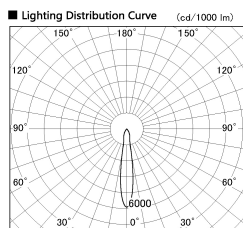

Item no. SD356-2115W8540

Series Name: Reflector type cylinder arm tracklight (UL Track) (SD356))

Installation	Track mount
Type	
Fixture wattage	21W
Beam angle	16 deg
Color Temp.	4000K
CRI	Ra>85
Luminous	1650 lm
Body	Die-cast aluminum alloy
Body finish	White
Trim finish	White
Reflector finish	N/A
IP Rate	IP20
Light source	COB module
Input Voltage	AC220~240V
Dimming Type	Non-Dimmable
Certificate	CE, CCC
Cut Hole	N/A