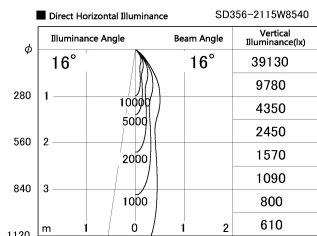

Item no. SD356-2115W8540

Series Name: Reflector type cylinder arm tracklight (UL Track) (SD356))

Installation	Track mount
Type	
Fixture wattage	21W
Beam angle	16 deg
Color Temp.	4000K
CRI	Ra>85
Luminous	1650 lm
Body	Die-cast aluminum alloy
Body finish	White
Trim finish	White
Reflector finish	N/A
IP Rate	IP20
Light source	COB module
Input Voltage	AC220~240V
Dimming Type	Non-Dimmable
Certificate	CE, CCC
Cut Hole	N/A