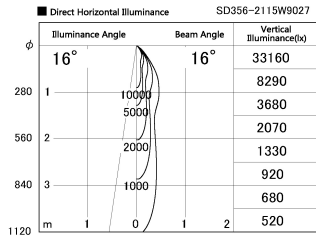

Item no. SD356-2115W9027

Series Name: Reflector type cylinder arm tracklight (UL Track) (SD356))

Installation	Track mount
Type	
Fixture wattage	21W
Beam angle	16 deg
Color Temp.	2700K
CRI	Ra>90
Luminous	1398 lm
Body	Die-cast aluminum alloy
Body finish	White
Trim finish	White
Reflector finish	N/A
IP Rate	IP20
Light source	COB module
Input Voltage	AC220~240V
Dimming Type	Non-Dimmable
Certificate	CE, CCC
Cut Hole	N/A