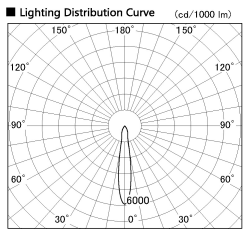

Item no. SD356-2115W9027

Series Name: Reflector type cylinder arm tracklight (UL Track) (SD356))

Installation	Track mount
Type	
Fixture wattage	21W
Beam angle	16 deg
Color Temp.	2700K
CRI	Ra>90
Luminous	1398 lm
Body	Die-cast aluminum alloy
Body finish	White
Trim finish	White
Reflector finish	N/A
IP Rate	IP20
Light source	COB module
Input Voltage	AC220~240V
Dimming Type	Non-Dimmable
Certificate	CE, CCC
Cut Hole	N/A