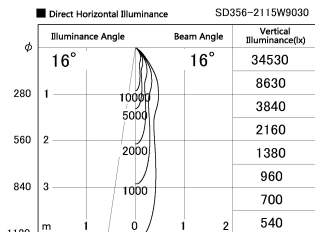

Item no. SD356-2115W9030

Series Name: Reflector type cylinder arm tracklight (UL Track) (SD356))

Installation	Track mount
Type	Reflector type cylinder arm tracklight (UL Track) (SD356))
Fixture wattage	21W
Beam angle	16 deg
Color Temp.	3000K
CRI	Ra>90
Luminous	1456 lm
Body	Die-cast aluminum alloy
Body finish	White
Trim finish	White
Reflector finish	N/A
IP Rate	IP20
Light source	COB module
Input Voltage	AC220~240V
Dimming Type	Non-Dimmable
Certificate	CE, CCC
Cut Hole	N/A