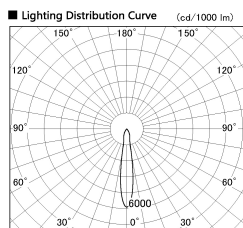

Item no. SD356-2115W9030

Series Name: Reflector type cylinder arm tracklight (UL Track) (SD356))

Installation	Track mount
Type	Reflector type cylinder arm tracklight (UL Track) (SD356))
Fixture wattage	21W
Beam angle	16 deg
Color Temp.	3000K
CRI	Ra>90
Luminous	1456 lm
Body	Die-cast aluminum alloy
Body finish	White
Trim finish	White
Reflector finish	N/A
IP Rate	IP20
Light source	COB module
Input Voltage	AC220~240V
Dimming Type	Non-Dimmable
Certificate	CE, CCC
Cut Hole	N/A