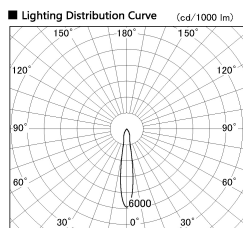

Item no. SD356-2115W9035

Series Name: Reflector type cylinder arm tracklight (UL Track) (SD356))

Installation	Track mount
Type	Reflector type cylinder arm tracklight (UL Track) (SD356))
Fixture wattage	21W
Beam angle	16 deg
Color Temp.	3500K
CRI	Ra>90
Luminous	1486 lm
Body	Die-cast aluminum alloy
Body finish	White
Trim finish	White
Reflector finish	N/A
IP Rate	IP20
Light source	COB module
Input Voltage	AC220~240V
Dimming Type	Non-Dimmable
Certificate	CE, CCC
Cut Hole	N/A