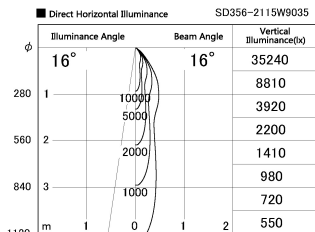

Item no. SD356-2115W9035

Series Name: Reflector type cylinder arm tracklight (UL Track) (SD356))

Installation	Track mount
Type	Reflector type cylinder arm tracklight (UL Track) (SD356))
Fixture wattage	21W
Beam angle	16 deg
Color Temp.	3500K
CRI	Ra>90
Luminous	1486 lm
Body	Die-cast aluminum alloy
Body finish	White
Trim finish	White
Reflector finish	N/A
IP Rate	IP20
Light source	COB module
Input Voltage	AC220~240V
Dimming Type	Non-Dimmable
Certificate	CE, CCC
Cut Hole	N/A