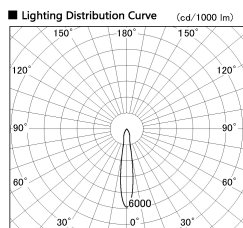

Item no. SD356-2115W9040

Series Name: Reflector type cylinder arm tracklight (UL Track) (SD356))

Installation	Track mount
Type	
Fixture wattage	21W
Beam angle	16 deg
Color Temp.	4000K
CRI	Ra>90
Luminous	1500 lm
Body	Die-cast aluminum alloy
Body finish	White
Trim finish	White
Reflector finish	N/A
IP Rate	IP20
Light source	COB module
Input Voltage	AC220~240V
Dimming Type	Non-Dimmable
Certificate	CE, CCC
Cut Hole	N/A