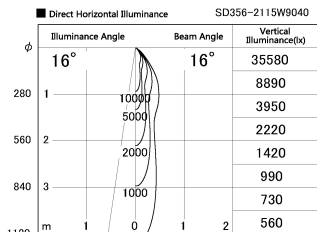

Item no. SD356-2115W9040

Series Name: Reflector type cylinder arm tracklight (UL Track) (SD356))

Installation	Track mount
Type	
Fixture wattage	21W
Beam angle	16 deg
Color Temp.	4000K
CRI	Ra>90
Luminous	1500 lm
Body	Die-cast aluminum alloy
Body finish	White
Trim finish	White
Reflector finish	N/A
IP Rate	IP20
Light source	COB module
Input Voltage	AC220~240V
Dimming Type	Non-Dimmable
Certificate	CE, CCC
Cut Hole	N/A