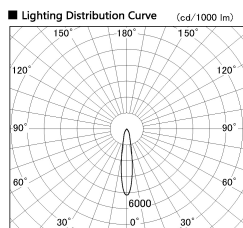

Item no. SD356-2120B8527

Series Name: Reflector type cylinder arm tracklight (UL Track) (SD356))

Installation	Track mount
Type	Reflector type cylinder arm tracklight (UL Track) (SD356))
Fixture wattage	21W
Beam angle	18 deg
Color Temp.	2700K
CRI	Ra>85
Luminous	1499 lm
Body	Die-cast aluminum alloy
Body finish	Black
Trim finish	Black
Reflector finish	N/A
IP Rate	IP20
Light source	COB module
Input Voltage	AC220~240V
Dimming Type	Non-Dimmable
Certificate	CE, CCC
Cut Hole	N/A