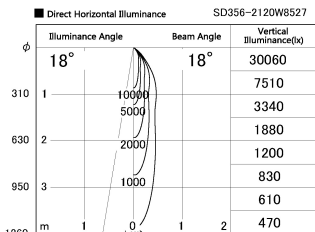

Item no. SD356-2120B8527

Series Name: Reflector type cylinder arm tracklight (UL Track) (SD356))

Installation	Track mount
Type	Reflector type cylinder arm tracklight (UL Track) (SD356))
Fixture wattage	21W
Beam angle	18 deg
Color Temp.	2700K
CRI	Ra>85
Luminous	1499 lm
Body	Die-cast aluminum alloy
Body finish	Black
Trim finish	Black
Reflector finish	N/A
IP Rate	IP20
Light source	COB module
Input Voltage	AC220~240V
Dimming Type	Non-Dimmable
Certificate	CE, CCC
Cut Hole	N/A