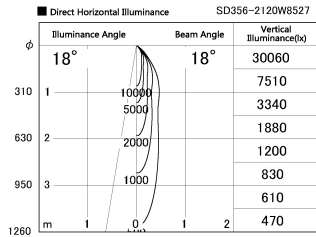

Item no. SD356-2120B8527

Series Name: Reflector type cylinder arm tracklight (UL Track) (SD356))

Installation	Track mount
Type	
Fixture wattage	21W
Beam angle	18 deg
Color Temp.	2700K
CRI	Ra>85
Luminous	1499 lm
Body	Die-cast aluminum alloy
Body finish	Black
Trim finish	Black
Reflector finish	N/A
IP Rate	IP20
Light source	COB module
Input Voltage	AC220~240V
Dimming Type	Non-Dimmable
Certificate	CE, CCC
Cut Hole	N/A