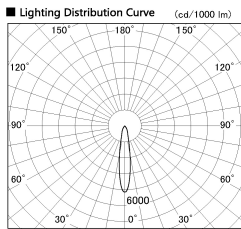

Item no. SD356-2120B8527

Series Name: Reflector type cylinder arm tracklight (UL Track) (SD356))

Installation	Track mount
Type	
Fixture wattage	21W
Beam angle	18 deg
Color Temp.	2700K
CRI	Ra>85
Luminous	1499 lm
Body	Die-cast aluminum alloy
Body finish	Black
Trim finish	Black
Reflector finish	N/A
IP Rate	IP20
Light source	COB module
Input Voltage	AC220~240V
Dimming Type	Non-Dimmable
Certificate	CE, CCC
Cut Hole	N/A