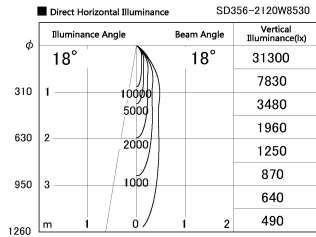

Item no. SD356-2120B8530

Series Name: Reflector type cylinder arm tracklight (UL Track) (SD356))

Installation	Track mount
Type	
Fixture wattage	21W
Beam angle	18 deg
Color Temp.	3000K
CRI	Ra>85
Luminous	1561 lm
Body	Die-cast aluminum alloy
Body finish	Black
Trim finish	Black
Reflector finish	N/A
IP Rate	IP20
Light source	COB module
Input Voltage	AC220~240V
Dimming Type	Non-Dimmable
Certificate	CE, CCC
Cut Hole	N/A