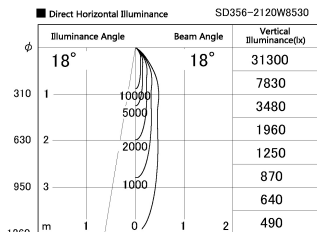

Item no. SD356-2120B8530

Series Name: Reflector type cylinder arm tracklight (UL Track) (SD356))

Installation	Track mount
Type	Reflector type cylinder arm tracklight (UL Track) (SD356))
Fixture wattage	21W
Beam angle	18 deg
Color Temp.	3000K
CRI	Ra>85
Luminous	1561 lm
Body	Die-cast aluminum alloy
Body finish	Black
Trim finish	Black
Reflector finish	N/A
IP Rate	IP20
Light source	COB module
Input Voltage	AC220~240V
Dimming Type	Non-Dimmable
Certificate	CE, CCC
Cut Hole	N/A