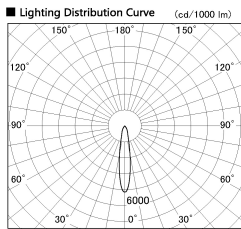

Item no. SD356-2120B8530

Series Name: Reflector type cylinder arm tracklight (UL Track) (SD356))

Installation	Track mount
Type	
Fixture wattage	21W
Beam angle	18 deg
Color Temp.	3000K
CRI	Ra>85
Luminous	1561 lm
Body	Die-cast aluminum alloy
Body finish	Black
Trim finish	Black
Reflector finish	N/A
IP Rate	IP20
Light source	COB module
Input Voltage	AC220~240V
Dimming Type	Non-Dimmable
Certificate	CE, CCC
Cut Hole	N/A