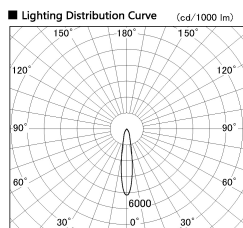

Item no. SD356-2120B8530

Series Name: Reflector type cylinder arm tracklight (UL Track) (SD356))

Installation	Track mount
Type	Reflector type cylinder arm tracklight (UL Track) (SD356))
Fixture wattage	21W
Beam angle	18 deg
Color Temp.	3000K
CRI	Ra>85
Luminous	1561 lm
Body	Die-cast aluminum alloy
Body finish	Black
Trim finish	Black
Reflector finish	N/A
IP Rate	IP20
Light source	COB module
Input Voltage	AC220~240V
Dimming Type	Non-Dimmable
Certificate	CE, CCC
Cut Hole	N/A