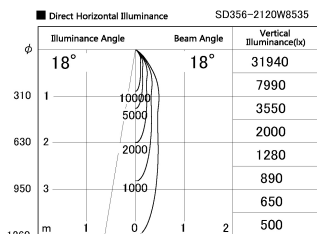

Item no. SD356-2120B8535

Series Name: Reflector type cylinder arm tracklight (UL Track) (SD356))

Installation	Track mount
Type	Reflector type cylinder arm tracklight (UL Track) (SD356))
Fixture wattage	21W
Beam angle	18 deg
Color Temp.	3500K
CRI	Ra>85
Luminous	1593 lm
Body	Die-cast aluminum alloy
Body finish	Black
Trim finish	Black
Reflector finish	N/A
IP Rate	IP20
Light source	COB module
Input Voltage	AC220~240V
Dimming Type	Non-Dimmable
Certificate	CE, CCC
Cut Hole	N/A