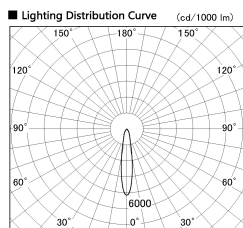

Item no. SD356-2120B8535

Series Name: Reflector type cylinder arm tracklight (UL Track) (SD356))

Installation	Track mount
Type	Reflector type cylinder arm tracklight (UL Track) (SD356))
Fixture wattage	21W
Beam angle	18 deg
Color Temp.	3500K
CRI	Ra>85
Luminous	1593 lm
Body	Die-cast aluminum alloy
Body finish	Black
Trim finish	Black
Reflector finish	N/A
IP Rate	IP20
Light source	COB module
Input Voltage	AC220~240V
Dimming Type	Non-Dimmable
Certificate	CE, CCC
Cut Hole	N/A