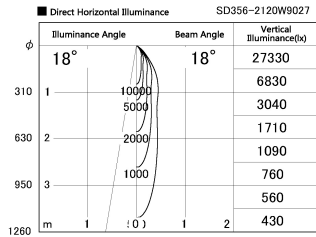

Item no. SD356-2120B9027

Series Name: Reflector type cylinder arm tracklight (UL Track) (SD356))

Installation	Track mount
Type	
Fixture wattage	21W
Beam angle	18 deg
Color Temp.	2700K
CRI	Ra>90
Luminous	1363 lm
Body	Die-cast aluminum alloy
Body finish	Black
Trim finish	Black
Reflector finish	N/A
IP Rate	IP20
Light source	COB module
Input Voltage	AC220~240V
Dimming Type	Non-Dimmable
Certificate	CE, CCC
Cut Hole	N/A