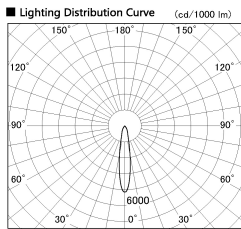

Item no. SD356-2120B9027

Series Name: Reflector type cylinder arm tracklight (UL Track) (SD356))

Installation	Track mount
Type	
Fixture wattage	21W
Beam angle	18 deg
Color Temp.	2700K
CRI	Ra>90
Luminous	1363 lm
Body	Die-cast aluminum alloy
Body finish	Black
Trim finish	Black
Reflector finish	N/A
IP Rate	IP20
Light source	COB module
Input Voltage	AC220~240V
Dimming Type	Non-Dimmable
Certificate	CE, CCC
Cut Hole	N/A