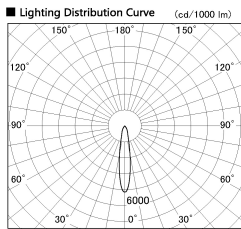

Item no. SD356-2120B9030

Series Name: Reflector type cylinder arm tracklight (UL Track) (SD356))

Installation	Track mount
Type	
Fixture wattage	21W
Beam angle	18 deg
Color Temp.	3000K
CRI	Ra>90
Luminous	1420 lm
Body	Die-cast aluminum alloy
Body finish	Black
Trim finish	Black
Reflector finish	N/A
IP Rate	IP20
Light source	COB module
Input Voltage	AC220~240V
Dimming Type	Non-Dimmable
Certificate	CE, CCC
Cut Hole	N/A