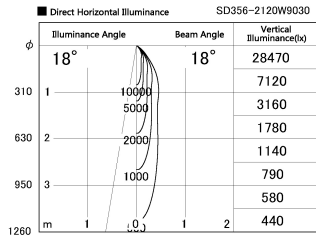

Item no. SD356-2120B9030

Series Name: Reflector type cylinder arm tracklight (UL Track) (SD356))

Installation	Track mount
Type	
Fixture wattage	21W
Beam angle	18 deg
Color Temp.	3000K
CRI	Ra>90
Luminous	1420 lm
Body	Die-cast aluminum alloy
Body finish	Black
Trim finish	Black
Reflector finish	N/A
IP Rate	IP20
Light source	COB module
Input Voltage	AC220~240V
Dimming Type	Non-Dimmable
Certificate	CE, CCC
Cut Hole	N/A