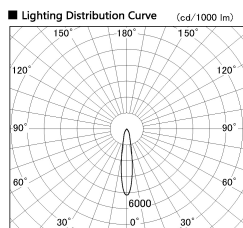

Item no. SD356-2120B9035

Series Name: Reflector type cylinder arm tracklight (UL Track) (SD356))

Installation	Track mount
Type	Reflector type cylinder arm tracklight (UL Track) (SD356))
Fixture wattage	21W
Beam angle	18 deg
Color Temp.	3500K
CRI	Ra>90
Luminous	1448 lm
Body	Die-cast aluminum alloy
Body finish	Black
Trim finish	Black
Reflector finish	N/A
IP Rate	IP20
Light source	COB module
Input Voltage	AC220~240V
Dimming Type	Non-Dimmable
Certificate	CE, CCC
Cut Hole	N/A