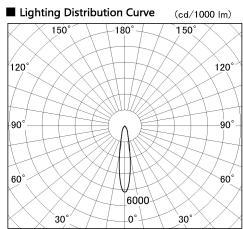

Item no. SD356-2120B9035

Series Name: Reflector type cylinder arm tracklight (UL Track) (SD356))

Installation	Track mount
Type	
Fixture wattage	21W
Beam angle	18 deg
Color Temp.	3500K
CRI	Ra>90
Luminous	1448 lm
Body	Die-cast aluminum alloy
Body finish	Black
Trim finish	Black
Reflector finish	N/A
IP Rate	IP20
Light source	COB module
Input Voltage	AC220~240V
Dimming Type	Non-Dimmable
Certificate	CE, CCC
Cut Hole	N/A