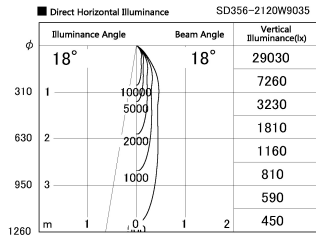

Item no. SD356-2120B9035

Series Name: Reflector type cylinder arm tracklight (UL Track) (SD356))

Installation	Track mount
Type	
Fixture wattage	21W
Beam angle	18 deg
Color Temp.	3500K
CRI	Ra>90
Luminous	1448 lm
Body	Die-cast aluminum alloy
Body finish	Black
Trim finish	Black
Reflector finish	N/A
IP Rate	IP20
Light source	COB module
Input Voltage	AC220~240V
Dimming Type	Non-Dimmable
Certificate	CE, CCC
Cut Hole	N/A