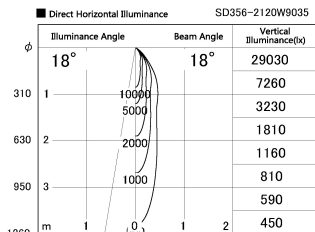

Item no. SD356-2120B9035

Series Name: Reflector type cylinder arm tracklight (UL Track) (SD356))

Installation	Track mount
Type	Reflector type cylinder arm tracklight (UL Track) (SD356))
Fixture wattage	21W
Beam angle	18 deg
Color Temp.	3500K
CRI	Ra>90
Luminous	1448 lm
Body	Die-cast aluminum alloy
Body finish	Black
Trim finish	Black
Reflector finish	N/A
IP Rate	IP20
Light source	COB module
Input Voltage	AC220~240V
Dimming Type	Non-Dimmable
Certificate	CE, CCC
Cut Hole	N/A