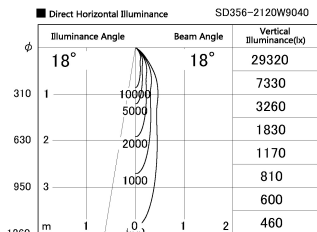

Item no. SD356-2120B9040

Series Name: Reflector type cylinder arm tracklight (UL Track) (SD356))

Installation	Track mount
Type	Reflector type cylinder arm tracklight (UL Track) (SD356))
Fixture wattage	21W
Beam angle	18 deg
Color Temp.	4000K
CRI	Ra>90
Luminous	1462 lm
Body	Die-cast aluminum alloy
Body finish	Black
Trim finish	Black
Reflector finish	N/A
IP Rate	IP20
Light source	COB module
Input Voltage	AC220~240V
Dimming Type	Non-Dimmable
Certificate	CE, CCC
Cut Hole	N/A