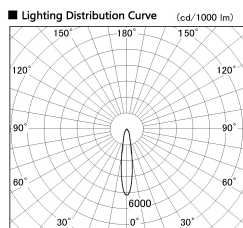

Item no. SD356-2120B9040

Series Name: Reflector type cylinder arm tracklight (UL Track) (SD356))

Installation	Track mount
Type	Reflector type cylinder arm tracklight (UL Track) (SD356))
Fixture wattage	21W
Beam angle	18 deg
Color Temp.	4000K
CRI	Ra>90
Luminous	1462 lm
Body	Die-cast aluminum alloy
Body finish	Black
Trim finish	Black
Reflector finish	N/A
IP Rate	IP20
Light source	COB module
Input Voltage	AC220~240V
Dimming Type	Non-Dimmable
Certificate	CE, CCC
Cut Hole	N/A