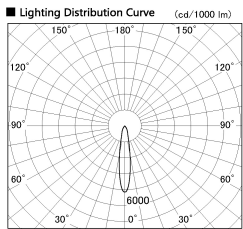

Item no. SD356-2120B9040

Series Name: Reflector type cylinder arm tracklight (UL Track) (SD356))

Installation	Track mount
Type	
Fixture wattage	21W
Beam angle	18 deg
Color Temp.	4000K
CRI	Ra>90
Luminous	1462 lm
Body	Die-cast aluminum alloy
Body finish	Black
Trim finish	Black
Reflector finish	N/A
IP Rate	IP20
Light source	COB module
Input Voltage	AC220~240V
Dimming Type	Non-Dimmable
Certificate	CE, CCC
Cut Hole	N/A