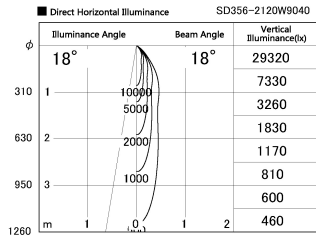

Item no. SD356-2120B9040

Series Name: Reflector type cylinder arm tracklight (UL Track) (SD356))

Installation	Track mount
Type	
Fixture wattage	21W
Beam angle	18 deg
Color Temp.	4000K
CRI	Ra>90
Luminous	1462 lm
Body	Die-cast aluminum alloy
Body finish	Black
Trim finish	Black
Reflector finish	N/A
IP Rate	IP20
Light source	COB module
Input Voltage	AC220~240V
Dimming Type	Non-Dimmable
Certificate	CE, CCC
Cut Hole	N/A