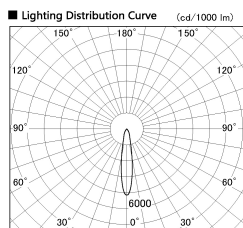

Item no. SD356-2120W8530

Series Name: Reflector type cylinder arm tracklight (UL Track) (SD356))

Installation	Track mount
Type	
Fixture wattage	21W
Beam angle	18 deg
Color Temp.	3000K
CRI	Ra>85
Luminous	1561 lm
Body	Die-cast aluminum alloy
Body finish	White
Trim finish	White
Reflector finish	N/A
IP Rate	IP20
Light source	COB module
Input Voltage	AC220~240V
Dimming Type	Non-Dimmable
Certificate	CE, CCC
Cut Hole	N/A