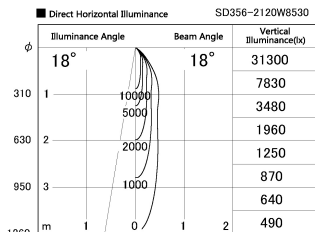

Item no. SD356-2120W8530

Series Name: Reflector type cylinder arm tracklight (UL Track) (SD356))

Installation	Track mount
Type	Reflector type cylinder arm tracklight (UL Track) (SD356))
Fixture wattage	21W
Beam angle	18 deg
Color Temp.	3000K
CRI	Ra>85
Luminous	1561 lm
Body	Die-cast aluminum alloy
Body finish	White
Trim finish	White
Reflector finish	N/A
IP Rate	IP20
Light source	COB module
Input Voltage	AC220~240V
Dimming Type	Non-Dimmable
Certificate	CE, CCC
Cut Hole	N/A