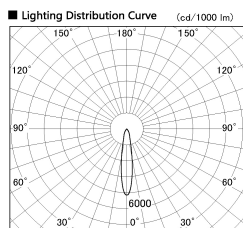

Item no. SD356-2120W8530

Series Name: Reflector type cylinder arm tracklight (UL Track) (SD356))

Installation	Track mount
Type	Reflector type cylinder arm tracklight (UL Track) (SD356))
Fixture wattage	21W
Beam angle	18 deg
Color Temp.	3000K
CRI	Ra>85
Luminous	1561 lm
Body	Die-cast aluminum alloy
Body finish	White
Trim finish	White
Reflector finish	N/A
IP Rate	IP20
Light source	COB module
Input Voltage	AC220~240V
Dimming Type	Non-Dimmable
Certificate	CE, CCC
Cut Hole	N/A