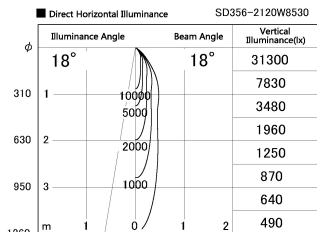

Item no. SD356-2120W8530

Series Name: Reflector type cylinder arm tracklight (UL Track) (SD356))

Installation	Track mount
Type	
Fixture wattage	21W
Beam angle	18 deg
Color Temp.	3000K
CRI	Ra>85
Luminous	1561 lm
Body	Die-cast aluminum alloy
Body finish	White
Trim finish	White
Reflector finish	N/A
IP Rate	IP20
Light source	COB module
Input Voltage	AC220~240V
Dimming Type	Non-Dimmable
Certificate	CE, CCC
Cut Hole	N/A