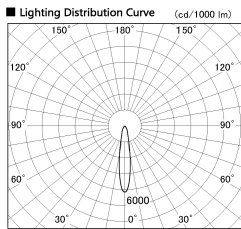

Item no. SD356-2120W9027

Series Name: Reflector type cylinder arm tracklight (UL Track) (SD356))

Installation	Track mount
Type	Reflector type cylinder arm tracklight (UL Track) (SD356))
Fixture wattage	21W
Beam angle	18 deg
Color Temp.	2700K
CRI	Ra>90
Luminous	1363 lm
Body	Die-cast aluminum alloy
Body finish	White
Trim finish	White
Reflector finish	N/A
IP Rate	IP20
Light source	COB module
Input Voltage	AC220~240V
Dimming Type	Non-Dimmable
Certificate	CE, CCC
Cut Hole	N/A