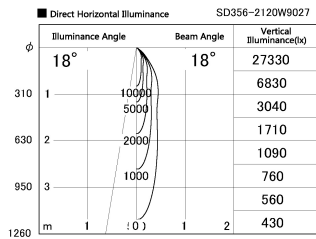

Item no. SD356-2120W9027

Series Name: Reflector type cylinder arm tracklight (UL Track) (SD356))

Installation	Track mount
Type	Reflector type cylinder arm tracklight (UL Track) (SD356))
Fixture wattage	21W
Beam angle	18 deg
Color Temp.	2700K
CRI	Ra>90
Luminous	1363 lm
Body	Die-cast aluminum alloy
Body finish	White
Trim finish	White
Reflector finish	N/A
IP Rate	IP20
Light source	COB module
Input Voltage	AC220~240V
Dimming Type	Non-Dimmable
Certificate	CE, CCC
Cut Hole	N/A