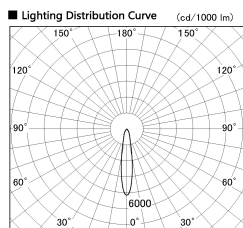

Item no. SD356-2120W9030

Series Name: Reflector type cylinder arm tracklight (UL Track) (SD356))

Installation	Track mount
Type	Reflector type cylinder arm tracklight (UL Track) (SD356))
Fixture wattage	21W
Beam angle	18 deg
Color Temp.	3000K
CRI	Ra>90
Luminous	1420 lm
Body	Die-cast aluminum alloy
Body finish	White
Trim finish	White
Reflector finish	N/A
IP Rate	IP20
Light source	COB module
Input Voltage	AC220~240V
Dimming Type	Non-Dimmable
Certificate	CE, CCC
Cut Hole	N/A