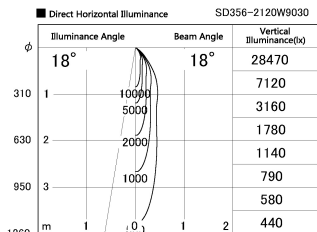

Item no. SD356-2120W9030

Series Name: Reflector type cylinder arm tracklight (UL Track) (SD356))

Installation	Track mount
Type	Reflector type cylinder arm tracklight (UL Track) (SD356))
Fixture wattage	21W
Beam angle	18 deg
Color Temp.	3000K
CRI	Ra>90
Luminous	1420 lm
Body	Die-cast aluminum alloy
Body finish	White
Trim finish	White
Reflector finish	N/A
IP Rate	IP20
Light source	COB module
Input Voltage	AC220~240V
Dimming Type	Non-Dimmable
Certificate	CE, CCC
Cut Hole	N/A