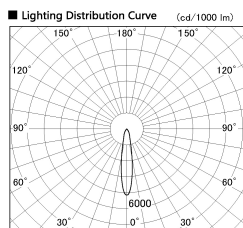

Item no. SD356-2120W9035

Series Name: Reflector type cylinder arm tracklight (UL Track) (SD356))

Installation	Track mount
Type	
Fixture wattage	21W
Beam angle	18 deg
Color Temp.	3500K
CRI	Ra>90
Luminous	1448 lm
Body	Die-cast aluminum alloy
Body finish	White
Trim finish	White
Reflector finish	N/A
IP Rate	IP20
Light source	COB module
Input Voltage	AC220~240V
Dimming Type	Non-Dimmable
Certificate	CE, CCC
Cut Hole	N/A