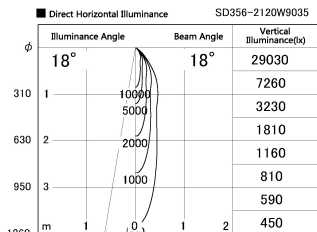

Item no. SD356-2120W9035

Series Name: Reflector type cylinder arm tracklight (UL Track) (SD356))

Installation	Track mount
Type	
Fixture wattage	21W
Beam angle	18 deg
Color Temp.	3500K
CRI	Ra>90
Luminous	1448 lm
Body	Die-cast aluminum alloy
Body finish	White
Trim finish	White
Reflector finish	N/A
IP Rate	IP20
Light source	COB module
Input Voltage	AC220~240V
Dimming Type	Non-Dimmable
Certificate	CE, CCC
Cut Hole	N/A