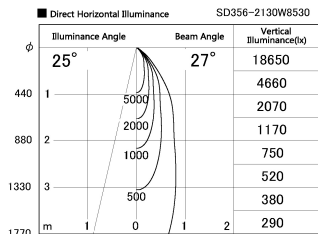

Item no. SD356-2130B8530

Series Name: Reflector type cylinder arm tracklight (UL Track) (SD356))

Installation	Track mount
Type	Reflector type cylinder arm tracklight (UL Track) (SD356))
Fixture wattage	21W
Beam angle	27 deg
Color Temp.	3000K
CRI	Ra>85
Luminous	1535 lm
Body	Die-cast aluminum alloy
Body finish	Black
Trim finish	Black
Reflector finish	N/A
IP Rate	IP20
Light source	COB module
Input Voltage	AC220~240V
Dimming Type	Non-Dimmable
Certificate	CE, CCC
Cut Hole	N/A