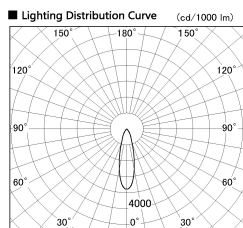

Item no. SD356-2130B8530

Series Name: Reflector type cylinder arm tracklight (UL Track) (SD356))

Installation	Track mount
Type	Reflector type cylinder arm tracklight (UL Track) (SD356))
Fixture wattage	21W
Beam angle	27 deg
Color Temp.	3000K
CRI	Ra>85
Luminous	1535 lm
Body	Die-cast aluminum alloy
Body finish	Black
Trim finish	Black
Reflector finish	N/A
IP Rate	IP20
Light source	COB module
Input Voltage	AC220~240V
Dimming Type	Non-Dimmable
Certificate	CE, CCC
Cut Hole	N/A