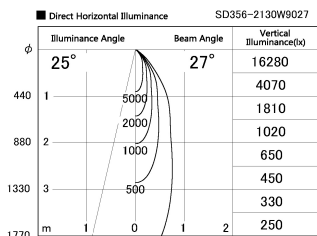

Item no. SD356-2130B9027

Series Name: Reflector type cylinder arm tracklight (UL Track) (SD356))

Installation	Track mount
Type	
Fixture wattage	21W
Beam angle	27 deg
Color Temp.	2700K
CRI	Ra>90
Luminous	1340 lm
Body	Die-cast aluminum alloy
Body finish	Black
Trim finish	Black
Reflector finish	N/A
IP Rate	IP20
Light source	COB module
Input Voltage	AC220~240V
Dimming Type	Non-Dimmable
Certificate	CE, CCC
Cut Hole	N/A