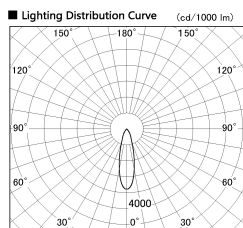

Item no. SD356-2130B9027

Series Name: Reflector type cylinder arm tracklight (UL Track) (SD356))

Installation	Track mount
Type	Reflector type cylinder arm tracklight (UL Track) (SD356))
Fixture wattage	21W
Beam angle	27 deg
Color Temp.	2700K
CRI	Ra>90
Luminous	1340 lm
Body	Die-cast aluminum alloy
Body finish	Black
Trim finish	Black
Reflector finish	N/A
IP Rate	IP20
Light source	COB module
Input Voltage	AC220~240V
Dimming Type	Non-Dimmable
Certificate	CE, CCC
Cut Hole	N/A