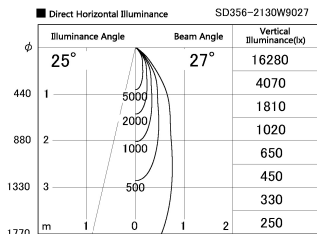

Item no. SD356-2130B9027

Series Name: Reflector type cylinder arm tracklight (UL Track) (SD356))

Installation	Track mount
Type	Reflector type cylinder arm tracklight (UL Track) (SD356))
Fixture wattage	21W
Beam angle	27 deg
Color Temp.	2700K
CRI	Ra>90
Luminous	1340 lm
Body	Die-cast aluminum alloy
Body finish	Black
Trim finish	Black
Reflector finish	N/A
IP Rate	IP20
Light source	COB module
Input Voltage	AC220~240V
Dimming Type	Non-Dimmable
Certificate	CE, CCC
Cut Hole	N/A