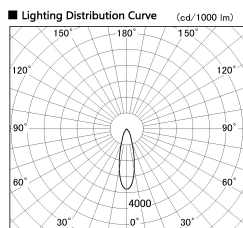

Item no. SD356-2130B9027

Series Name: Reflector type cylinder arm tracklight (UL Track) (SD356))

Installation	Track mount
Type	
Fixture wattage	21W
Beam angle	27 deg
Color Temp.	2700K
CRI	Ra>90
Luminous	1340 lm
Body	Die-cast aluminum alloy
Body finish	Black
Trim finish	Black
Reflector finish	N/A
IP Rate	IP20
Light source	COB module
Input Voltage	AC220~240V
Dimming Type	Non-Dimmable
Certificate	CE, CCC
Cut Hole	N/A