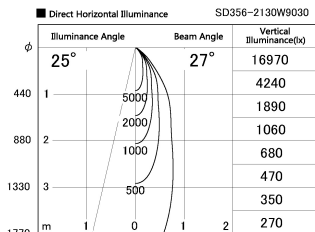

Item no. SD356-2130B9030

Series Name: Reflector type cylinder arm tracklight (UL Track) (SD356))

Installation	Track mount
Type	Reflector type cylinder arm tracklight (UL Track) (SD356))
Fixture wattage	21W
Beam angle	27 deg
Color Temp.	3000K
CRI	Ra>90
Luminous	1396 lm
Body	Die-cast aluminum alloy
Body finish	Black
Trim finish	Black
Reflector finish	N/A
IP Rate	IP20
Light source	COB module
Input Voltage	AC220~240V
Dimming Type	Non-Dimmable
Certificate	CE, CCC
Cut Hole	N/A