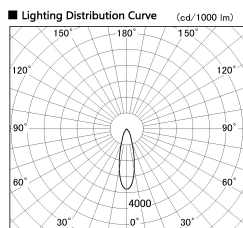

Item no. SD356-2130B9030

Series Name: Reflector type cylinder arm tracklight (UL Track) (SD356))

Installation	Track mount
Type	
Fixture wattage	21W
Beam angle	27 deg
Color Temp.	3000K
CRI	Ra>90
Luminous	1396 lm
Body	Die-cast aluminum alloy
Body finish	Black
Trim finish	Black
Reflector finish	N/A
IP Rate	IP20
Light source	COB module
Input Voltage	AC220~240V
Dimming Type	Non-Dimmable
Certificate	CE, CCC
Cut Hole	N/A