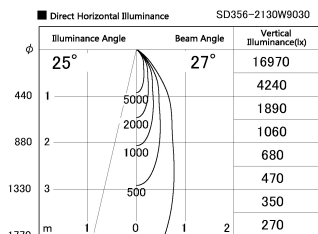

Item no. SD356-2130B9030

Series Name: Reflector type cylinder arm tracklight (UL Track) (SD356))

Installation	Track mount
Type	
Fixture wattage	21W
Beam angle	27 deg
Color Temp.	3000K
CRI	Ra>90
Luminous	1396 lm
Body	Die-cast aluminum alloy
Body finish	Black
Trim finish	Black
Reflector finish	N/A
IP Rate	IP20
Light source	COB module
Input Voltage	AC220~240V
Dimming Type	Non-Dimmable
Certificate	CE, CCC
Cut Hole	N/A