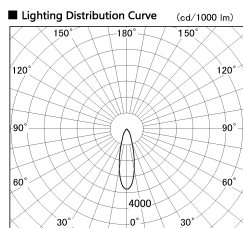

Item no. SD356-2130B9030

Series Name: Reflector type cylinder arm tracklight (UL Track) (SD356))

Installation	Track mount
Type	Reflector type cylinder arm tracklight (UL Track) (SD356))
Fixture wattage	21W
Beam angle	27 deg
Color Temp.	3000K
CRI	Ra>90
Luminous	1396 lm
Body	Die-cast aluminum alloy
Body finish	Black
Trim finish	Black
Reflector finish	N/A
IP Rate	IP20
Light source	COB module
Input Voltage	AC220~240V
Dimming Type	Non-Dimmable
Certificate	CE, CCC
Cut Hole	N/A