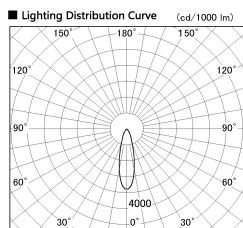

Item no. SD356-2130B9035

Series Name: Reflector type cylinder arm tracklight (UL Track) (SD356))

Installation	Track mount
Type	
Fixture wattage	21W
Beam angle	27 deg
Color Temp.	3500K
CRI	Ra>90
Luminous	1424 lm
Body	Die-cast aluminum alloy
Body finish	Black
Trim finish	Black
Reflector finish	N/A
IP Rate	IP20
Light source	COB module
Input Voltage	AC220~240V
Dimming Type	Non-Dimmable
Certificate	CE, CCC
Cut Hole	N/A