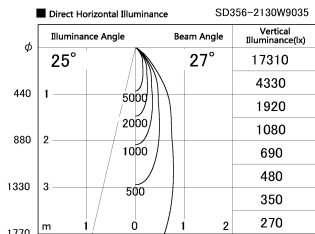

Item no. SD356-2130B9035

Series Name: Reflector type cylinder arm tracklight (UL Track) (SD356))

Installation	Track mount
Type	Reflector type cylinder arm tracklight (UL Track) (SD356))
Fixture wattage	21W
Beam angle	27 deg
Color Temp.	3500K
CRI	Ra>90
Luminous	1424 lm
Body	Die-cast aluminum alloy
Body finish	Black
Trim finish	Black
Reflector finish	N/A
IP Rate	IP20
Light source	COB module
Input Voltage	AC220~240V
Dimming Type	Non-Dimmable
Certificate	CE, CCC
Cut Hole	N/A