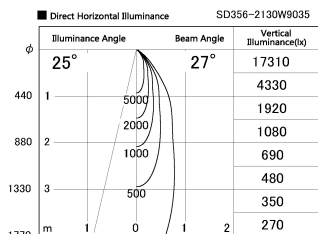

Item no. SD356-2130B9035

Series Name: Reflector type cylinder arm tracklight (UL Track) (SD356))

Installation	Track mount
Type	
Fixture wattage	21W
Beam angle	27 deg
Color Temp.	3500K
CRI	Ra>90
Luminous	1424 lm
Body	Die-cast aluminum alloy
Body finish	Black
Trim finish	Black
Reflector finish	N/A
IP Rate	IP20
Light source	COB module
Input Voltage	AC220~240V
Dimming Type	Non-Dimmable
Certificate	CE, CCC
Cut Hole	N/A