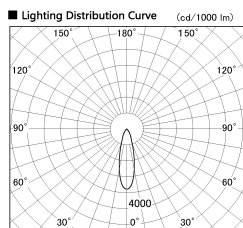

Item no. SD356-2130B9035

Series Name: Reflector type cylinder arm tracklight (UL Track) (SD356))

Installation	Track mount
Type	Reflector type cylinder arm tracklight (UL Track) (SD356))
Fixture wattage	21W
Beam angle	27 deg
Color Temp.	3500K
CRI	Ra>90
Luminous	1424 lm
Body	Die-cast aluminum alloy
Body finish	Black
Trim finish	Black
Reflector finish	N/A
IP Rate	IP20
Light source	COB module
Input Voltage	AC220~240V
Dimming Type	Non-Dimmable
Certificate	CE, CCC
Cut Hole	N/A