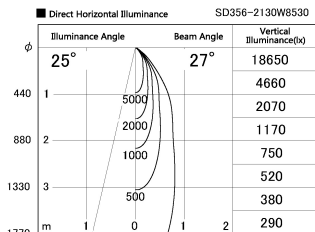

Item no. SD356-2130W8530

Series Name: Reflector type cylinder arm tracklight (UL Track) (SD356))

Installation	Track mount
Type	Reflector type cylinder arm tracklight (UL Track) (SD356))
Fixture wattage	21W
Beam angle	27 deg
Color Temp.	3000K
CRI	Ra>85
Luminous	1535 lm
Body	Die-cast aluminum alloy
Body finish	White
Trim finish	White
Reflector finish	N/A
IP Rate	IP20
Light source	COB module
Input Voltage	AC220~240V
Dimming Type	Non-Dimmable
Certificate	CE, CCC
Cut Hole	N/A