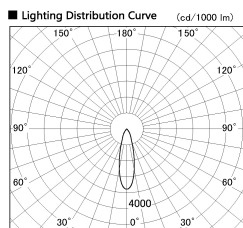

Item no. SD356-2130W8530

Series Name: Reflector type cylinder arm tracklight (UL Track) (SD356))

Installation	Track mount
Type	
Fixture wattage	21W
Beam angle	27 deg
Color Temp.	3000K
CRI	Ra>85
Luminous	1535 lm
Body	Die-cast aluminum alloy
Body finish	White
Trim finish	White
Reflector finish	N/A
IP Rate	IP20
Light source	COB module
Input Voltage	AC220~240V
Dimming Type	Non-Dimmable
Certificate	CE, CCC
Cut Hole	N/A