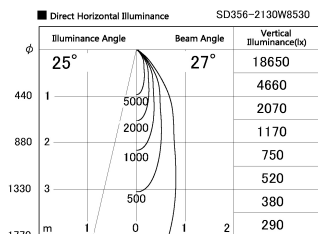

Item no. SD356-2130W8530

Series Name: Reflector type cylinder arm tracklight (UL Track) (SD356))

Installation	Track mount
Type	
Fixture wattage	21W
Beam angle	27 deg
Color Temp.	3000K
CRI	Ra>85
Luminous	1535 lm
Body	Die-cast aluminum alloy
Body finish	White
Trim finish	White
Reflector finish	N/A
IP Rate	IP20
Light source	COB module
Input Voltage	AC220~240V
Dimming Type	Non-Dimmable
Certificate	CE, CCC
Cut Hole	N/A