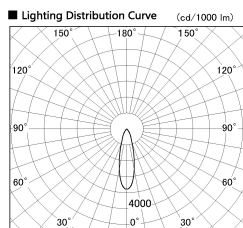

Item no. SD356-2130W8530

Series Name: Reflector type cylinder arm tracklight (UL Track) (SD356))

Installation	Track mount
Type	Reflector type cylinder arm tracklight (UL Track) (SD356))
Fixture wattage	21W
Beam angle	27 deg
Color Temp.	3000K
CRI	Ra>85
Luminous	1535 lm
Body	Die-cast aluminum alloy
Body finish	White
Trim finish	White
Reflector finish	N/A
IP Rate	IP20
Light source	COB module
Input Voltage	AC220~240V
Dimming Type	Non-Dimmable
Certificate	CE, CCC
Cut Hole	N/A