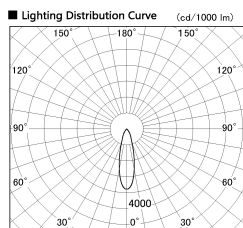

Item no. SD356-2130W8535

Series Name: Reflector type cylinder arm tracklight (UL Track) (SD356))

Installation	Track mount
Type	
Fixture wattage	21W
Beam angle	27 deg
Color Temp.	3500K
CRI	Ra>85
Luminous	1566 lm
Body	Die-cast aluminum alloy
Body finish	White
Trim finish	White
Reflector finish	N/A
IP Rate	IP20
Light source	COB module
Input Voltage	AC220~240V
Dimming Type	Non-Dimmable
Certificate	CE, CCC
Cut Hole	N/A