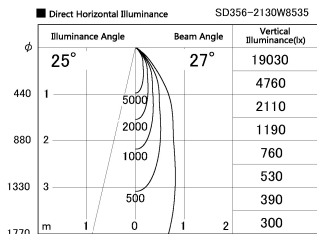

Item no. SD356-2130W8535

Series Name: Reflector type cylinder arm tracklight (UL Track) (SD356))

Installation	Track mount
Type	
Fixture wattage	21W
Beam angle	27 deg
Color Temp.	3500K
CRI	Ra>85
Luminous	1566 lm
Body	Die-cast aluminum alloy
Body finish	White
Trim finish	White
Reflector finish	N/A
IP Rate	IP20
Light source	COB module
Input Voltage	AC220~240V
Dimming Type	Non-Dimmable
Certificate	CE, CCC
Cut Hole	N/A