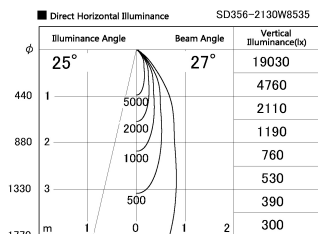

Item no. SD356-2130W8535

Series Name: Reflector type cylinder arm tracklight (UL Track) (SD356))

Installation	Track mount
Type	
Fixture wattage	21W
Beam angle	27 deg
Color Temp.	3500K
CRI	Ra>85
Luminous	1566 lm
Body	Die-cast aluminum alloy
Body finish	White
Trim finish	White
Reflector finish	N/A
IP Rate	IP20
Light source	COB module
Input Voltage	AC220~240V
Dimming Type	Non-Dimmable
Certificate	CE, CCC
Cut Hole	N/A