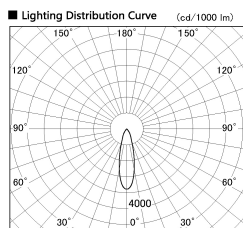

Item no. SD356-2130W8540

Series Name: Reflector type cylinder arm tracklight (UL Track) (SD356))

Installation	Track mount
Type	Reflector type cylinder arm tracklight (UL Track) (SD356))
Fixture wattage	21W
Beam angle	27 deg
Color Temp.	4000K
CRI	Ra>85
Luminous	1582 lm
Body	Die-cast aluminum alloy
Body finish	White
Trim finish	White
Reflector finish	N/A
IP Rate	IP20
Light source	COB module
Input Voltage	AC220~240V
Dimming Type	Non-Dimmable
Certificate	CE, CCC
Cut Hole	N/A