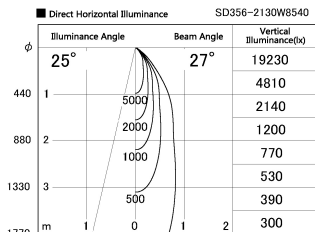

Item no. SD356-2130W8540

Series Name: Reflector type cylinder arm tracklight (UL Track) (SD356))

Installation	Track mount
Type	Reflector type cylinder arm tracklight (UL Track) (SD356))
Fixture wattage	21W
Beam angle	27 deg
Color Temp.	4000K
CRI	Ra>85
Luminous	1582 lm
Body	Die-cast aluminum alloy
Body finish	White
Trim finish	White
Reflector finish	N/A
IP Rate	IP20
Light source	COB module
Input Voltage	AC220~240V
Dimming Type	Non-Dimmable
Certificate	CE, CCC
Cut Hole	N/A