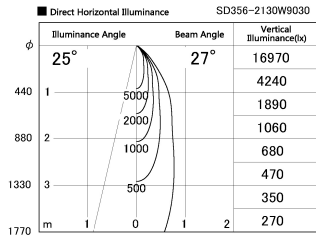

Item no. SD356-2130W9030

Series Name: Reflector type cylinder arm tracklight (UL Track) (SD356))

Installation	Track mount
Type	
Fixture wattage	21W
Beam angle	27 deg
Color Temp.	3000K
CRI	Ra>90
Luminous	1396 lm
Body	Die-cast aluminum alloy
Body finish	White
Trim finish	White
Reflector finish	N/A
IP Rate	IP20
Light source	COB module
Input Voltage	AC220~240V
Dimming Type	Non-Dimmable
Certificate	CE, CCC
Cut Hole	N/A