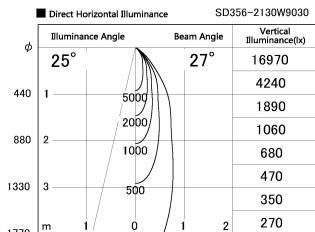

Item no. SD356-2130W9030

Series Name: Reflector type cylinder arm tracklight (UL Track) (SD356))

Installation	Track mount
Type	Reflector type cylinder arm tracklight (UL Track) (SD356))
Fixture wattage	21W
Beam angle	27 deg
Color Temp.	3000K
CRI	Ra>90
Luminous	1396 lm
Body	Die-cast aluminum alloy
Body finish	White
Trim finish	White
Reflector finish	N/A
IP Rate	IP20
Light source	COB module
Input Voltage	AC220~240V
Dimming Type	Non-Dimmable
Certificate	CE, CCC
Cut Hole	N/A