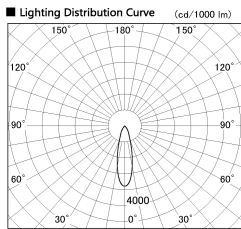

Item no. SD356-2130W9030

Series Name: Reflector type cylinder arm tracklight (UL Track) (SD356))

Installation	Track mount
Type	
Fixture wattage	21W
Beam angle	27 deg
Color Temp.	3000K
CRI	Ra>90
Luminous	1396 lm
Body	Die-cast aluminum alloy
Body finish	White
Trim finish	White
Reflector finish	N/A
IP Rate	IP20
Light source	COB module
Input Voltage	AC220~240V
Dimming Type	Non-Dimmable
Certificate	CE, CCC
Cut Hole	N/A