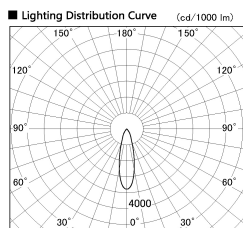

Item no. SD356-2130W9030

Series Name: Reflector type cylinder arm tracklight (UL Track) (SD356))

Installation	Track mount
Type	Reflector type cylinder arm tracklight (UL Track) (SD356))
Fixture wattage	21W
Beam angle	27 deg
Color Temp.	3000K
CRI	Ra>90
Luminous	1396 lm
Body	Die-cast aluminum alloy
Body finish	White
Trim finish	White
Reflector finish	N/A
IP Rate	IP20
Light source	COB module
Input Voltage	AC220~240V
Dimming Type	Non-Dimmable
Certificate	CE, CCC
Cut Hole	N/A