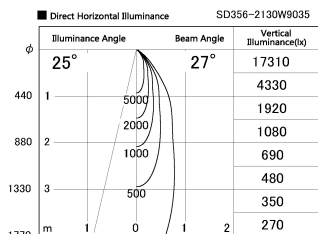

Item no. SD356-2130W9035

Series Name: Reflector type cylinder arm tracklight (UL Track) (SD356))

Installation	Track mount
Type	
Fixture wattage	21W
Beam angle	27 deg
Color Temp.	3500K
CRI	Ra>90
Luminous	1424 lm
Body	Die-cast aluminum alloy
Body finish	White
Trim finish	White
Reflector finish	N/A
IP Rate	IP20
Light source	COB module
Input Voltage	AC220~240V
Dimming Type	Non-Dimmable
Certificate	CE, CCC
Cut Hole	N/A