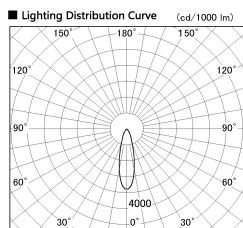

Item no. SD356-2130W9035

Series Name: Reflector type cylinder arm tracklight (UL Track) (SD356))

Installation	Track mount
Type	
Fixture wattage	21W
Beam angle	27 deg
Color Temp.	3500K
CRI	Ra>90
Luminous	1424 lm
Body	Die-cast aluminum alloy
Body finish	White
Trim finish	White
Reflector finish	N/A
IP Rate	IP20
Light source	COB module
Input Voltage	AC220~240V
Dimming Type	Non-Dimmable
Certificate	CE, CCC
Cut Hole	N/A