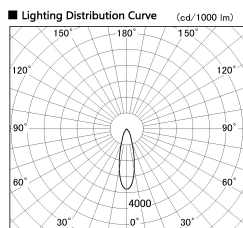

Item no. SD356-2130W9040

Series Name: Reflector type cylinder arm tracklight (UL Track) (SD356))

Installation	Track mount
Type	
Fixture wattage	21W
Beam angle	27 deg
Color Temp.	4000K
CRI	Ra>90
Luminous	1438 lm
Body	Die-cast aluminum alloy
Body finish	White
Trim finish	White
Reflector finish	N/A
IP Rate	IP20
Light source	COB module
Input Voltage	AC220~240V
Dimming Type	Non-Dimmable
Certificate	CE, CCC
Cut Hole	N/A