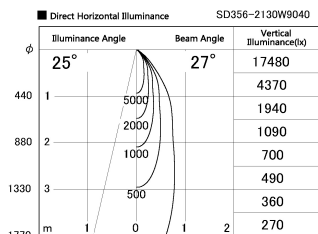

Item no. SD356-2130W9040

Series Name: Reflector type cylinder arm tracklight (UL Track) (SD356))

Installation	Track mount
Type	
Fixture wattage	21W
Beam angle	27 deg
Color Temp.	4000K
CRI	Ra>90
Luminous	1438 lm
Body	Die-cast aluminum alloy
Body finish	White
Trim finish	White
Reflector finish	N/A
IP Rate	IP20
Light source	COB module
Input Voltage	AC220~240V
Dimming Type	Non-Dimmable
Certificate	CE, CCC
Cut Hole	N/A