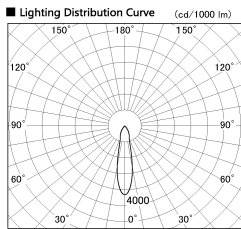

Item no. SD356-2415B8527

Series Name: Reflector type cylinder arm tracklight (UL Track) (SD356))

Installation	Track mount
Type	Reflector type cylinder arm tracklight (UL Track) (SD356))
Fixture wattage	24.3W
Beam angle	23 deg
Color Temp.	2700K
CRI	Ra>85
Luminous	1724 lm
Body	Die-cast aluminum alloy
Body finish	Black
Trim finish	Black
Reflector finish	N/A
IP Rate	IP20
Light source	COB module
Input Voltage	AC220~240V
Dimming Type	Non-Dimmable
Certificate	CE, CCC
Cut Hole	N/A