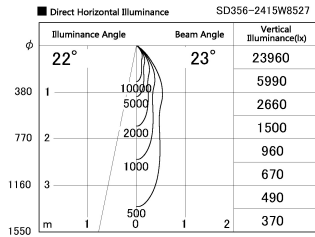

Item no. SD356-2415B8527

Series Name: Reflector type cylinder arm tracklight (UL Track) (SD356))

Installation	Track mount
Type	Reflector type cylinder arm tracklight (UL Track) (SD356))
Fixture wattage	24.3W
Beam angle	23 deg
Color Temp.	2700K
CRI	Ra>85
Luminous	1724 lm
Body	Die-cast aluminum alloy
Body finish	Black
Trim finish	Black
Reflector finish	N/A
IP Rate	IP20
Light source	COB module
Input Voltage	AC220~240V
Dimming Type	Non-Dimmable
Certificate	CE, CCC
Cut Hole	N/A