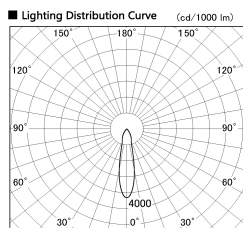

Item no. SD356-2415B8527

Series Name: Reflector type cylinder arm tracklight (UL Track) (SD356))

■ Direct Horizontal Illuminance SD356-2415B8527

Illuminance Angle	Beam Angle	Vertical Illuminance(lx)
22°	23°	23960
1		5990
2		2660
3		1500
4		960
5		670
6		490
7		370

Installation	Track mount
Type	
Fixture wattage	24.3W
Beam angle	23 deg
Color Temp.	2700K
CRI	Ra>85
Luminous	1724 lm
Body	Die-cast aluminum alloy
Body finish	Black
Trim finish	Black
Reflector finish	N/A
IP Rate	IP20
Light source	COB module
Input Voltage	AC220~240V
Dimming Type	Non-Dimmable
Certificate	CE, CCC
Cut Hole	N/A