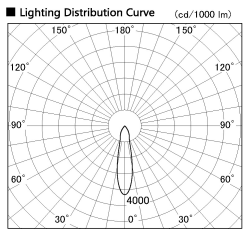

Item no. SD356-2415B8535

Series Name: Reflector type cylinder arm tracklight (UL Track) (SD356))

■ Direct Horizontal Illuminance SD356-2415B8535

Illuminance Angle	Beam Angle	Vertical Illuminance(lx)
22°	23°	25460
380	1	6370
770	2	2830
1160	3	1590
1550	m	1020
	1	710
	2	520
	3	400

Installation	Track mount
Type	
Fixture wattage	24.3W
Beam angle	23 deg
Color Temp.	3500K
CRI	Ra>85
Luminous	1832 lm
Body	Die-cast aluminum alloy
Body finish	Black
Trim finish	Black
Reflector finish	N/A
IP Rate	IP20
Light source	COB module
Input Voltage	AC220~240V
Dimming Type	Non-Dimmable
Certificate	CE, CCC
Cut Hole	N/A