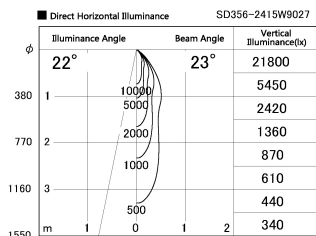

Item no. SD356-2415B9027

Series Name: Reflector type cylinder arm tracklight (UL Track) (SD356))

Installation	Track mount
Type	Reflector type cylinder arm tracklight (UL Track) (SD356))
Fixture wattage	24.3W
Beam angle	23 deg
Color Temp.	2700K
CRI	Ra>90
Luminous	1568 lm
Body	Die-cast aluminum alloy
Body finish	Black
Trim finish	Black
Reflector finish	N/A
IP Rate	IP20
Light source	COB module
Input Voltage	AC220~240V
Dimming Type	Non-Dimmable
Certificate	CE, CCC
Cut Hole	N/A