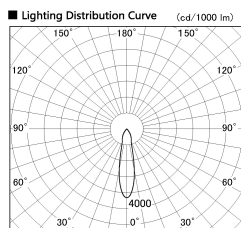

Item no. SD356-2415B9027

Series Name: Reflector type cylinder arm tracklight (UL Track) (SD356))

Installation	Track mount
Type	Reflector type cylinder arm tracklight (UL Track) (SD356))
Fixture wattage	24.3W
Beam angle	23 deg
Color Temp.	2700K
CRI	Ra>90
Luminous	1568 lm
Body	Die-cast aluminum alloy
Body finish	Black
Trim finish	Black
Reflector finish	N/A
IP Rate	IP20
Light source	COB module
Input Voltage	AC220~240V
Dimming Type	Non-Dimmable
Certificate	CE, CCC
Cut Hole	N/A