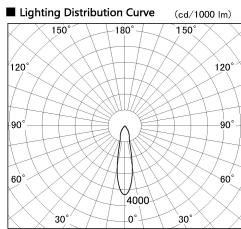

Item no. SD356-2415B9030

Series Name: Reflector type cylinder arm tracklight (UL Track) (SD356))

Installation	Track mount
Type	
Fixture wattage	24.3W
Beam angle	23 deg
Color Temp.	3000K
CRI	Ra>90
Luminous	1633 lm
Body	Die-cast aluminum alloy
Body finish	Black
Trim finish	Black
Reflector finish	N/A
IP Rate	IP20
Light source	COB module
Input Voltage	AC220~240V
Dimming Type	Non-Dimmable
Certificate	CE, CCC
Cut Hole	N/A