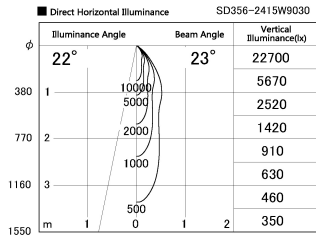

Item no. SD356-2415B9030

Series Name: Reflector type cylinder arm tracklight (UL Track) (SD356))

Installation	Track mount
Type	
Fixture wattage	24.3W
Beam angle	23 deg
Color Temp.	3000K
CRI	Ra>90
Luminous	1633 lm
Body	Die-cast aluminum alloy
Body finish	Black
Trim finish	Black
Reflector finish	N/A
IP Rate	IP20
Light source	COB module
Input Voltage	AC220~240V
Dimming Type	Non-Dimmable
Certificate	CE, CCC
Cut Hole	N/A