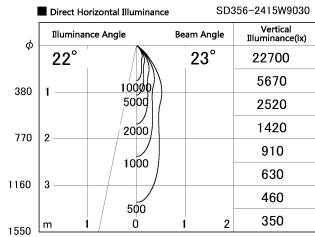

Item no. SD356-2415B9030

Series Name: Reflector type cylinder arm tracklight (UL Track) (SD356))

Installation	Track mount
Type	Reflector type cylinder arm tracklight (UL Track) (SD356))
Fixture wattage	24.3W
Beam angle	23 deg
Color Temp.	3000K
CRI	Ra>90
Luminous	1633 lm
Body	Die-cast aluminum alloy
Body finish	Black
Trim finish	Black
Reflector finish	N/A
IP Rate	IP20
Light source	COB module
Input Voltage	AC220~240V
Dimming Type	Non-Dimmable
Certificate	CE, CCC
Cut Hole	N/A