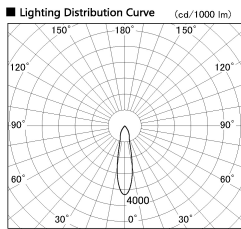

Item no. SD356-2415B9030

Series Name: Reflector type cylinder arm tracklight (UL Track) (SD356))

Installation	Track mount
Type	Reflector type cylinder arm tracklight (UL Track) (SD356))
Fixture wattage	24.3W
Beam angle	23 deg
Color Temp.	3000K
CRI	Ra>90
Luminous	1633 lm
Body	Die-cast aluminum alloy
Body finish	Black
Trim finish	Black
Reflector finish	N/A
IP Rate	IP20
Light source	COB module
Input Voltage	AC220~240V
Dimming Type	Non-Dimmable
Certificate	CE, CCC
Cut Hole	N/A