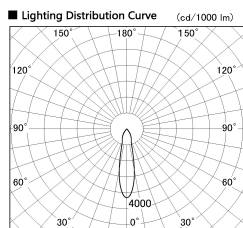

Item no. SD356-2415B9035

Series Name: Reflector type cylinder arm tracklight (UL Track) (SD356))

Installation	Track mount
Type	Reflector type cylinder arm tracklight (UL Track) (SD356))
Fixture wattage	24.3W
Beam angle	23 deg
Color Temp.	3500K
CRI	Ra>90
Luminous	1666 lm
Body	Die-cast aluminum alloy
Body finish	Black
Trim finish	Black
Reflector finish	N/A
IP Rate	IP20
Light source	COB module
Input Voltage	AC220~240V
Dimming Type	Non-Dimmable
Certificate	CE, CCC
Cut Hole	N/A