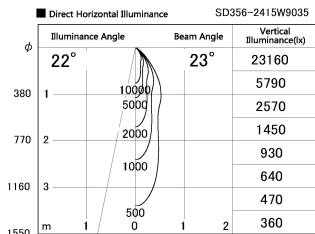

Item no. SD356-2415B9035

Series Name: Reflector type cylinder arm tracklight (UL Track) (SD356))

Installation	Track mount
Type	Reflector type cylinder arm tracklight (UL Track) (SD356))
Fixture wattage	24.3W
Beam angle	23 deg
Color Temp.	3500K
CRI	Ra>90
Luminous	1666 lm
Body	Die-cast aluminum alloy
Body finish	Black
Trim finish	Black
Reflector finish	N/A
IP Rate	IP20
Light source	COB module
Input Voltage	AC220~240V
Dimming Type	Non-Dimmable
Certificate	CE, CCC
Cut Hole	N/A