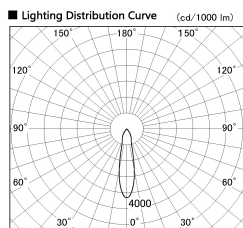

Item no. SD356-2415W8527

Series Name: Reflector type cylinder arm tracklight (UL Track) (SD356))

Installation	Track mount
Type	Reflector type cylinder arm tracklight (UL Track) (SD356))
Fixture wattage	24.3W
Beam angle	23 deg
Color Temp.	2700K
CRI	Ra>85
Luminous	1724 lm
Body	Die-cast aluminum alloy
Body finish	White
Trim finish	White
Reflector finish	N/A
IP Rate	IP20
Light source	COB module
Input Voltage	AC220~240V
Dimming Type	Non-Dimmable
Certificate	CE, CCC
Cut Hole	N/A