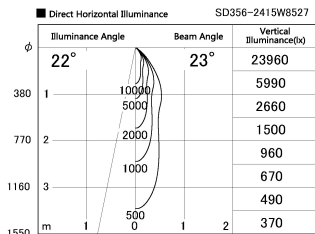

Item no. SD356-2415W8527

Series Name: Reflector type cylinder arm tracklight (UL Track) (SD356))

Installation	Track mount
Type	Reflector type cylinder arm tracklight (UL Track) (SD356))
Fixture wattage	24.3W
Beam angle	23 deg
Color Temp.	2700K
CRI	Ra>85
Luminous	1724 lm
Body	Die-cast aluminum alloy
Body finish	White
Trim finish	White
Reflector finish	N/A
IP Rate	IP20
Light source	COB module
Input Voltage	AC220~240V
Dimming Type	Non-Dimmable
Certificate	CE, CCC
Cut Hole	N/A