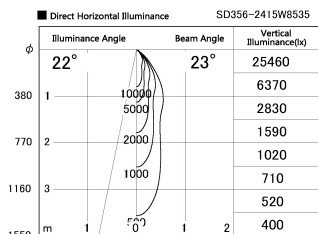

Item no. SD356-2415W8535

Series Name: Reflector type cylinder arm tracklight (UL Track) (SD356))

Installation	Track mount
Type	
Fixture wattage	24.3W
Beam angle	23 deg
Color Temp.	3500K
CRI	Ra>85
Luminous	1832 lm
Body	Die-cast aluminum alloy
Body finish	White
Trim finish	White
Reflector finish	N/A
IP Rate	IP20
Light source	COB module
Input Voltage	AC220~240V
Dimming Type	Non-Dimmable
Certificate	CE, CCC
Cut Hole	N/A