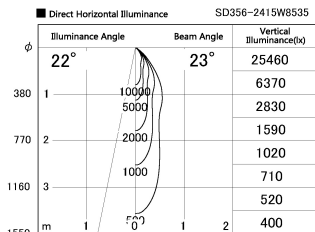

Item no. SD356-2415W8535

Series Name: Reflector type cylinder arm tracklight (UL Track) (SD356))

Installation	Track mount
Type	Reflector type cylinder arm tracklight (UL Track) (SD356))
Fixture wattage	24.3W
Beam angle	23 deg
Color Temp.	3500K
CRI	Ra>85
Luminous	1832 lm
Body	Die-cast aluminum alloy
Body finish	White
Trim finish	White
Reflector finish	N/A
IP Rate	IP20
Light source	COB module
Input Voltage	AC220~240V
Dimming Type	Non-Dimmable
Certificate	CE, CCC
Cut Hole	N/A