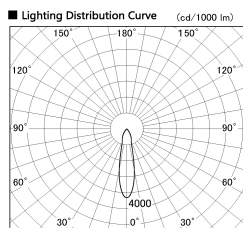

Item no. SD356-2415W8535

Series Name: Reflector type cylinder arm tracklight (UL Track) (SD356))

Installation	Track mount
Type	Reflector type cylinder arm tracklight (UL Track) (SD356))
Fixture wattage	24.3W
Beam angle	23 deg
Color Temp.	3500K
CRI	Ra>85
Luminous	1832 lm
Body	Die-cast aluminum alloy
Body finish	White
Trim finish	White
Reflector finish	N/A
IP Rate	IP20
Light source	COB module
Input Voltage	AC220~240V
Dimming Type	Non-Dimmable
Certificate	CE, CCC
Cut Hole	N/A