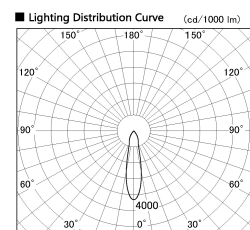

Item no. SD356-2415W8535

Series Name: Reflector type cylinder arm tracklight (UL Track) (SD356))

Installation	Track mount
Type	
Fixture wattage	24.3W
Beam angle	23 deg
Color Temp.	3500K
CRI	Ra>85
Luminous	1832 lm
Body	Die-cast aluminum alloy
Body finish	White
Trim finish	White
Reflector finish	N/A
IP Rate	IP20
Light source	COB module
Input Voltage	AC220~240V
Dimming Type	Non-Dimmable
Certificate	CE, CCC
Cut Hole	N/A