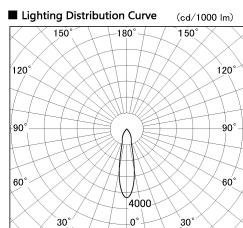

Item no. SD356-2415W8540

Series Name: Reflector type cylinder arm tracklight (UL Track) (SD356))

Installation	Track mount
Type	
Fixture wattage	24.3W
Beam angle	23 deg
Color Temp.	4000K
CRI	Ra>85
Luminous	1850 lm
Body	Die-cast aluminum alloy
Body finish	White
Trim finish	White
Reflector finish	N/A
IP Rate	IP20
Light source	COB module
Input Voltage	AC220~240V
Dimming Type	Non-Dimmable
Certificate	CE, CCC
Cut Hole	N/A