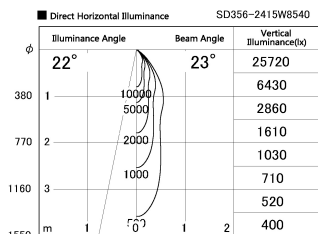

Item no. SD356-2415W8540

Series Name: Reflector type cylinder arm tracklight (UL Track) (SD356))

Installation	Track mount
Type	
Fixture wattage	24.3W
Beam angle	23 deg
Color Temp.	4000K
CRI	Ra>85
Luminous	1850 lm
Body	Die-cast aluminum alloy
Body finish	White
Trim finish	White
Reflector finish	N/A
IP Rate	IP20
Light source	COB module
Input Voltage	AC220~240V
Dimming Type	Non-Dimmable
Certificate	CE, CCC
Cut Hole	N/A