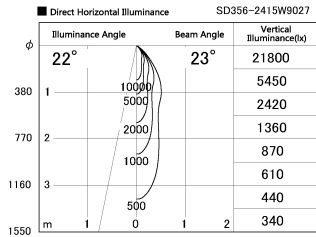

Item no. SD356-2415W9027

Series Name: Reflector type cylinder arm tracklight (UL Track) (SD356))

Installation	Track mount
Type	
Fixture wattage	24.3W
Beam angle	23 deg
Color Temp.	2700K
CRI	Ra>90
Luminous	1568 lm
Body	Die-cast aluminum alloy
Body finish	White
Trim finish	White
Reflector finish	N/A
IP Rate	IP20
Light source	COB module
Input Voltage	AC220~240V
Dimming Type	Non-Dimmable
Certificate	CE, CCC
Cut Hole	N/A