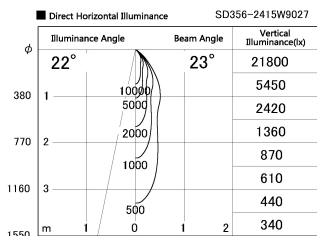

Item no. SD356-2415W9027

Series Name: Reflector type cylinder arm tracklight (UL Track) (SD356))

Installation	Track mount
Type	Reflector type cylinder arm tracklight (UL Track) (SD356))
Fixture wattage	24.3W
Beam angle	23 deg
Color Temp.	2700K
CRI	Ra>90
Luminous	1568 lm
Body	Die-cast aluminum alloy
Body finish	White
Trim finish	White
Reflector finish	N/A
IP Rate	IP20
Light source	COB module
Input Voltage	AC220~240V
Dimming Type	Non-Dimmable
Certificate	CE, CCC
Cut Hole	N/A