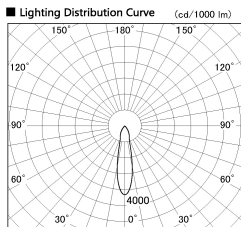

Item no. SD356-2415W9027

Series Name: Reflector type cylinder arm tracklight (UL Track) (SD356))

Installation	Track mount
Type	
Fixture wattage	24.3W
Beam angle	23 deg
Color Temp.	2700K
CRI	Ra>90
Luminous	1568 lm
Body	Die-cast aluminum alloy
Body finish	White
Trim finish	White
Reflector finish	N/A
IP Rate	IP20
Light source	COB module
Input Voltage	AC220~240V
Dimming Type	Non-Dimmable
Certificate	CE, CCC
Cut Hole	N/A