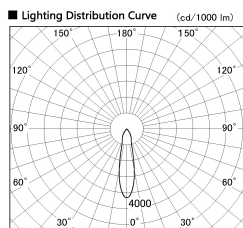

Item no. SD356-2415W9027

Series Name: Reflector type cylinder arm tracklight (UL Track) (SD356))

Installation	Track mount
Type	Reflector type cylinder arm tracklight (UL Track) (SD356))
Fixture wattage	24.3W
Beam angle	23 deg
Color Temp.	2700K
CRI	Ra>90
Luminous	1568 lm
Body	Die-cast aluminum alloy
Body finish	White
Trim finish	White
Reflector finish	N/A
IP Rate	IP20
Light source	COB module
Input Voltage	AC220~240V
Dimming Type	Non-Dimmable
Certificate	CE, CCC
Cut Hole	N/A