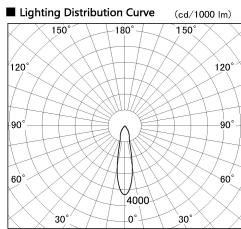

Item no. SD356-2415W9030

Series Name: Reflector type cylinder arm tracklight (UL Track) (SD356))

Installation	Track mount
Type	
Fixture wattage	24.3W
Beam angle	23 deg
Color Temp.	3000K
CRI	Ra>90
Luminous	1633 lm
Body	Die-cast aluminum alloy
Body finish	White
Trim finish	White
Reflector finish	N/A
IP Rate	IP20
Light source	COB module
Input Voltage	AC220~240V
Dimming Type	Non-Dimmable
Certificate	CE, CCC
Cut Hole	N/A