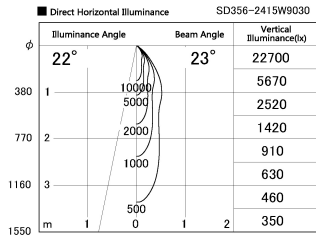

Item no. SD356-2415W9030

Series Name: Reflector type cylinder arm tracklight (UL Track) (SD356))

Installation	Track mount
Type	
Fixture wattage	24.3W
Beam angle	23 deg
Color Temp.	3000K
CRI	Ra>90
Luminous	1633 lm
Body	Die-cast aluminum alloy
Body finish	White
Trim finish	White
Reflector finish	N/A
IP Rate	IP20
Light source	COB module
Input Voltage	AC220~240V
Dimming Type	Non-Dimmable
Certificate	CE, CCC
Cut Hole	N/A