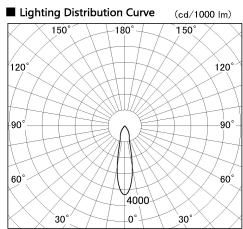

Item no. SD356-2415W9035

Series Name: Reflector type cylinder arm tracklight (UL Track) (SD356))

■ Direct Horizontal Illuminance SD356-2415W9035

| Illuminance Angle | Beam Angle | Vertical Illuminance(lx) |
|-------------------|------------|--------------------------|
| 22° | 23° | 23160 |
| 380 | 1 | 5790 |
| 770 | 2 | 2570 |
| 1160 | 3 | 1450 |
| 1550 | m | 930 |
| | 1 | 640 |
| | 2 | 470 |
| | 3 | 360 |

| | |
|------------------|-------------------------|
| Installation | Track mount |
| Type | |
| Fixture wattage | 24.3W |
| Beam angle | 23 deg |
| Color Temp. | 3500K |
| CRI | Ra>90 |
| Luminous | 1666 lm |
| Body | Die-cast aluminum alloy |
| Body finish | White |
| Trim finish | White |
| Reflector finish | N/A |
| IP Rate | IP20 |
| Light source | COB module |
| Input Voltage | AC220~240V |
| Dimming Type | Non-Dimmable |
| Certificate | CE, CCC |
| Cut Hole | N/A |