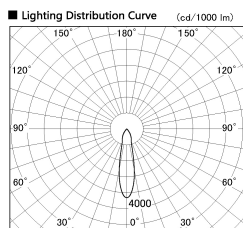

Item no. SD356-2415W9040

Series Name: Reflector type cylinder arm tracklight (UL Track) (SD356))

Installation	Track mount
Type	
Fixture wattage	24.3W
Beam angle	23 deg
Color Temp.	4000K
CRI	Ra>90
Luminous	1682 lm
Body	Die-cast aluminum alloy
Body finish	White
Trim finish	White
Reflector finish	N/A
IP Rate	IP20
Light source	COB module
Input Voltage	AC220~240V
Dimming Type	Non-Dimmable
Certificate	CE, CCC
Cut Hole	N/A