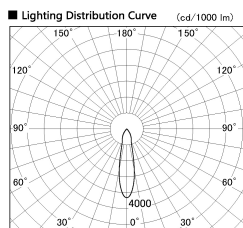

Item no. SD356-2415W9040

Series Name: Reflector type cylinder arm tracklight (UL Track) (SD356))

Installation	Track mount
Type	Reflector type cylinder arm tracklight (UL Track) (SD356))
Fixture wattage	24.3W
Beam angle	23 deg
Color Temp.	4000K
CRI	Ra>90
Luminous	1682 lm
Body	Die-cast aluminum alloy
Body finish	White
Trim finish	White
Reflector finish	N/A
IP Rate	IP20
Light source	COB module
Input Voltage	AC220~240V
Dimming Type	Non-Dimmable
Certificate	CE, CCC
Cut Hole	N/A