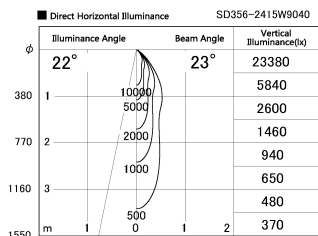

Item no. SD356-2415W9040

Series Name: Reflector type cylinder arm tracklight (UL Track) (SD356))

Installation	Track mount
Type	
Fixture wattage	24.3W
Beam angle	23 deg
Color Temp.	4000K
CRI	Ra>90
Luminous	1682 lm
Body	Die-cast aluminum alloy
Body finish	White
Trim finish	White
Reflector finish	N/A
IP Rate	IP20
Light source	COB module
Input Voltage	AC220~240V
Dimming Type	Non-Dimmable
Certificate	CE, CCC
Cut Hole	N/A