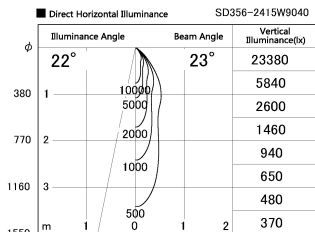

Item no. SD356-2415W9040

Series Name: Reflector type cylinder arm tracklight (UL Track) (SD356))

Installation	Track mount
Type	Reflector type cylinder arm tracklight (UL Track) (SD356))
Fixture wattage	24.3W
Beam angle	23 deg
Color Temp.	4000K
CRI	Ra>90
Luminous	1682 lm
Body	Die-cast aluminum alloy
Body finish	White
Trim finish	White
Reflector finish	N/A
IP Rate	IP20
Light source	COB module
Input Voltage	AC220~240V
Dimming Type	Non-Dimmable
Certificate	CE, CCC
Cut Hole	N/A