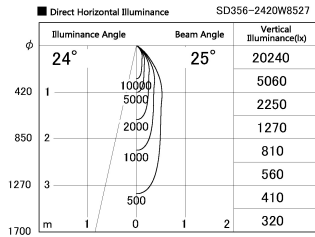

Item no. SD356-2420B8527

Series Name: Reflector type cylinder arm tracklight (UL Track) (SD356))

Installation	Track mount
Type	Reflector type cylinder arm tracklight (UL Track) (SD356))
Fixture wattage	24.3W
Beam angle	25 deg
Color Temp.	2700K
CRI	Ra>85
Luminous	1681 lm
Body	Die-cast aluminum alloy
Body finish	Black
Trim finish	Black
Reflector finish	N/A
IP Rate	IP20
Light source	COB module
Input Voltage	AC220~240V
Dimming Type	Non-Dimmable
Certificate	CE, CCC
Cut Hole	N/A