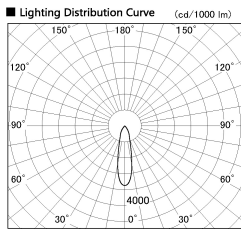

Item no. SD356-2420B8527

Series Name: Reflector type cylinder arm tracklight (UL Track) (SD356))

Installation	Track mount
Type	Reflector type cylinder arm tracklight (UL Track) (SD356))
Fixture wattage	24.3W
Beam angle	25 deg
Color Temp.	2700K
CRI	Ra>85
Luminous	1681 lm
Body	Die-cast aluminum alloy
Body finish	Black
Trim finish	Black
Reflector finish	N/A
IP Rate	IP20
Light source	COB module
Input Voltage	AC220~240V
Dimming Type	Non-Dimmable
Certificate	CE, CCC
Cut Hole	N/A