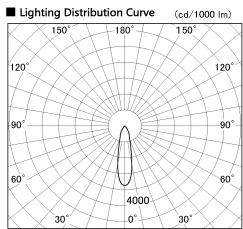

Item no. SD356-2420B9027

Series Name: Reflector type cylinder arm tracklight (UL Track) (SD356))

Installation	Track mount
Type	
Fixture wattage	24.3W
Beam angle	25 deg
Color Temp.	2700K
CRI	Ra>90
Luminous	1528 lm
Body	Die-cast aluminum alloy
Body finish	Black
Trim finish	Black
Reflector finish	N/A
IP Rate	IP20
Light source	COB module
Input Voltage	AC220~240V
Dimming Type	Non-Dimmable
Certificate	CE, CCC
Cut Hole	N/A