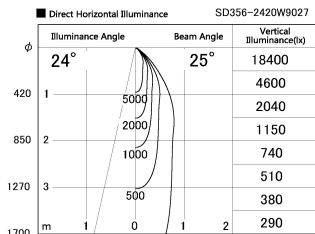

Item no. SD356-2420B9027

Series Name: Reflector type cylinder arm tracklight (UL Track) (SD356))

Installation	Track mount
Type	Reflector type cylinder arm tracklight (UL Track) (SD356))
Fixture wattage	24.3W
Beam angle	25 deg
Color Temp.	2700K
CRI	Ra>90
Luminous	1528 lm
Body	Die-cast aluminum alloy
Body finish	Black
Trim finish	Black
Reflector finish	N/A
IP Rate	IP20
Light source	COB module
Input Voltage	AC220~240V
Dimming Type	Non-Dimmable
Certificate	CE, CCC
Cut Hole	N/A