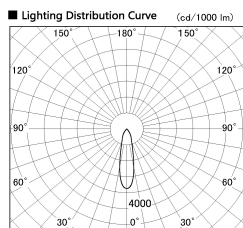

Item no. SD356-2420B9027

Series Name: Reflector type cylinder arm tracklight (UL Track) (SD356))

Installation	Track mount
Type	Reflector type cylinder arm tracklight (UL Track) (SD356))
Fixture wattage	24.3W
Beam angle	25 deg
Color Temp.	2700K
CRI	Ra>90
Luminous	1528 lm
Body	Die-cast aluminum alloy
Body finish	Black
Trim finish	Black
Reflector finish	N/A
IP Rate	IP20
Light source	COB module
Input Voltage	AC220~240V
Dimming Type	Non-Dimmable
Certificate	CE, CCC
Cut Hole	N/A