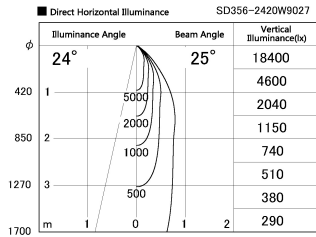

Item no. SD356-2420B9027

Series Name: Reflector type cylinder arm tracklight (UL Track) (SD356))

Installation	Track mount
Type	
Fixture wattage	24.3W
Beam angle	25 deg
Color Temp.	2700K
CRI	Ra>90
Luminous	1528 lm
Body	Die-cast aluminum alloy
Body finish	Black
Trim finish	Black
Reflector finish	N/A
IP Rate	IP20
Light source	COB module
Input Voltage	AC220~240V
Dimming Type	Non-Dimmable
Certificate	CE, CCC
Cut Hole	N/A