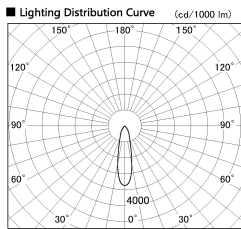

Item no. SD356-2420B9030

Series Name: Reflector type cylinder arm tracklight (UL Track) (SD356))

Installation	Track mount
Type	Reflector type cylinder arm tracklight (UL Track) (SD356))
Fixture wattage	24.3W
Beam angle	25 deg
Color Temp.	3000K
CRI	Ra>90
Luminous	1592 lm
Body	Die-cast aluminum alloy
Body finish	Black
Trim finish	Black
Reflector finish	N/A
IP Rate	IP20
Light source	COB module
Input Voltage	AC220~240V
Dimming Type	Non-Dimmable
Certificate	CE, CCC
Cut Hole	N/A