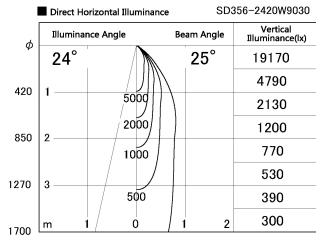

Item no. SD356-2420B9030

Series Name: Reflector type cylinder arm tracklight (UL Track) (SD356))

Installation	Track mount
Type	Reflector type cylinder arm tracklight (UL Track) (SD356))
Fixture wattage	24.3W
Beam angle	25 deg
Color Temp.	3000K
CRI	Ra>90
Luminous	1592 lm
Body	Die-cast aluminum alloy
Body finish	Black
Trim finish	Black
Reflector finish	N/A
IP Rate	IP20
Light source	COB module
Input Voltage	AC220~240V
Dimming Type	Non-Dimmable
Certificate	CE, CCC
Cut Hole	N/A