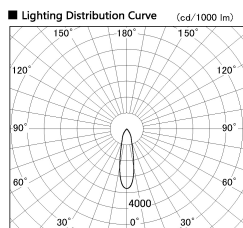

Item no. SD356-2420W8527

Series Name: Reflector type cylinder arm tracklight (UL Track) (SD356))

Installation	Track mount
Type	Reflector type cylinder arm tracklight (UL Track) (SD356))
Fixture wattage	24.3W
Beam angle	25 deg
Color Temp.	2700K
CRI	Ra>85
Luminous	1681 lm
Body	Die-cast aluminum alloy
Body finish	White
Trim finish	White
Reflector finish	N/A
IP Rate	IP20
Light source	COB module
Input Voltage	AC220~240V
Dimming Type	Non-Dimmable
Certificate	CE, CCC
Cut Hole	N/A