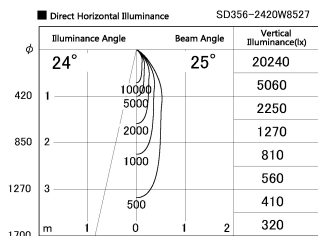

Item no. SD356-2420W8527

Series Name: Reflector type cylinder arm tracklight (UL Track) (SD356))

Installation	Track mount
Type	Reflector type cylinder arm tracklight (UL Track) (SD356))
Fixture wattage	24.3W
Beam angle	25 deg
Color Temp.	2700K
CRI	Ra>85
Luminous	1681 lm
Body	Die-cast aluminum alloy
Body finish	White
Trim finish	White
Reflector finish	N/A
IP Rate	IP20
Light source	COB module
Input Voltage	AC220~240V
Dimming Type	Non-Dimmable
Certificate	CE, CCC
Cut Hole	N/A