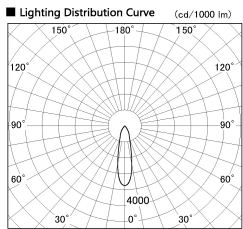

Item no. SD356-2420W8530

Series Name: Reflector type cylinder arm tracklight (UL Track) (SD356))

Installation	Track mount
Type	
Fixture wattage	24.3W
Beam angle	25 deg
Color Temp.	3000K
CRI	Ra>85
Luminous	1751 lm
Body	Die-cast aluminum alloy
Body finish	White
Trim finish	White
Reflector finish	N/A
IP Rate	IP20
Light source	COB module
Input Voltage	AC220~240V
Dimming Type	Non-Dimmable
Certificate	CE, CCC
Cut Hole	N/A