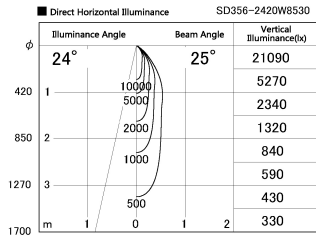

Item no. SD356-2420W8530

Series Name: Reflector type cylinder arm tracklight (UL Track) (SD356))

Installation	Track mount
Type	
Fixture wattage	24.3W
Beam angle	25 deg
Color Temp.	3000K
CRI	Ra>85
Luminous	1751 lm
Body	Die-cast aluminum alloy
Body finish	White
Trim finish	White
Reflector finish	N/A
IP Rate	IP20
Light source	COB module
Input Voltage	AC220~240V
Dimming Type	Non-Dimmable
Certificate	CE, CCC
Cut Hole	N/A