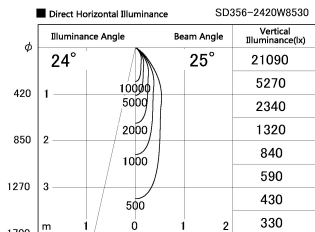

Item no. SD356-2420W8530

Series Name: Reflector type cylinder arm tracklight (UL Track) (SD356))

Installation	Track mount
Type	Reflector type cylinder arm tracklight (UL Track) (SD356))
Fixture wattage	24.3W
Beam angle	25 deg
Color Temp.	3000K
CRI	Ra>85
Luminous	1751 lm
Body	Die-cast aluminum alloy
Body finish	White
Trim finish	White
Reflector finish	N/A
IP Rate	IP20
Light source	COB module
Input Voltage	AC220~240V
Dimming Type	Non-Dimmable
Certificate	CE, CCC
Cut Hole	N/A