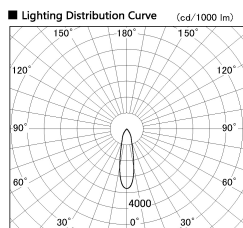

Item no. SD356-2420W8530

Series Name: Reflector type cylinder arm tracklight (UL Track) (SD356))

Installation	Track mount
Type	Reflector type cylinder arm tracklight (UL Track) (SD356))
Fixture wattage	24.3W
Beam angle	25 deg
Color Temp.	3000K
CRI	Ra>85
Luminous	1751 lm
Body	Die-cast aluminum alloy
Body finish	White
Trim finish	White
Reflector finish	N/A
IP Rate	IP20
Light source	COB module
Input Voltage	AC220~240V
Dimming Type	Non-Dimmable
Certificate	CE, CCC
Cut Hole	N/A