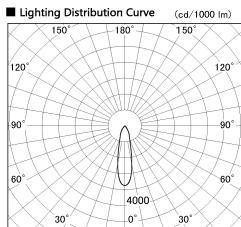

Item no. SD356-2420W8540

Series Name: Reflector type cylinder arm tracklight (UL Track) (SD356))

Installation	Track mount
Type	Reflector type cylinder arm tracklight (UL Track) (SD356))
Fixture wattage	24.3W
Beam angle	25 deg
Color Temp.	4000K
CRI	Ra>85
Luminous	1803 lm
Body	Die-cast aluminum alloy
Body finish	White
Trim finish	White
Reflector finish	N/A
IP Rate	IP20
Light source	COB module
Input Voltage	AC220~240V
Dimming Type	Non-Dimmable
Certificate	CE, CCC
Cut Hole	N/A