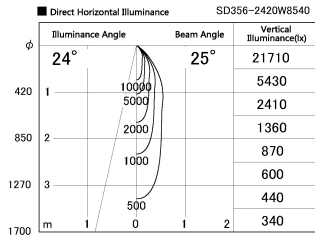

Item no. SD356-2420W8540

Series Name: Reflector type cylinder arm tracklight (UL Track) (SD356))

Installation	Track mount
Type	Reflector type cylinder arm tracklight (UL Track) (SD356))
Fixture wattage	24.3W
Beam angle	25 deg
Color Temp.	4000K
CRI	Ra>85
Luminous	1803 lm
Body	Die-cast aluminum alloy
Body finish	White
Trim finish	White
Reflector finish	N/A
IP Rate	IP20
Light source	COB module
Input Voltage	AC220~240V
Dimming Type	Non-Dimmable
Certificate	CE, CCC
Cut Hole	N/A