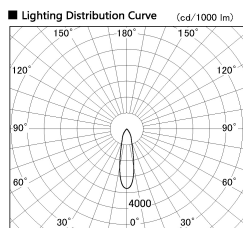

Item no. SD356-2420W9027

Series Name: Reflector type cylinder arm tracklight (UL Track) (SD356))

Installation	Track mount
Type	
Fixture wattage	24.3W
Beam angle	25 deg
Color Temp.	2700K
CRI	Ra>90
Luminous	1528 lm
Body	Die-cast aluminum alloy
Body finish	White
Trim finish	White
Reflector finish	N/A
IP Rate	IP20
Light source	COB module
Input Voltage	AC220~240V
Dimming Type	Non-Dimmable
Certificate	CE, CCC
Cut Hole	N/A