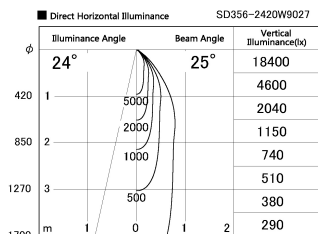

Item no. SD356-2420W9027

Series Name: Reflector type cylinder arm tracklight (UL Track) (SD356))

Installation	Track mount
Type	
Fixture wattage	24.3W
Beam angle	25 deg
Color Temp.	2700K
CRI	Ra>90
Luminous	1528 lm
Body	Die-cast aluminum alloy
Body finish	White
Trim finish	White
Reflector finish	N/A
IP Rate	IP20
Light source	COB module
Input Voltage	AC220~240V
Dimming Type	Non-Dimmable
Certificate	CE, CCC
Cut Hole	N/A