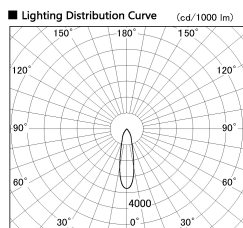

Item no. SD356-2420W9030

Series Name: Reflector type cylinder arm tracklight (UL Track) (SD356))

Installation	Track mount
Type	Reflector type cylinder arm tracklight (UL Track) (SD356))
Fixture wattage	24.3W
Beam angle	25 deg
Color Temp.	3000K
CRI	Ra>90
Luminous	1592 lm
Body	Die-cast aluminum alloy
Body finish	White
Trim finish	White
Reflector finish	N/A
IP Rate	IP20
Light source	COB module
Input Voltage	AC220~240V
Dimming Type	Non-Dimmable
Certificate	CE, CCC
Cut Hole	N/A