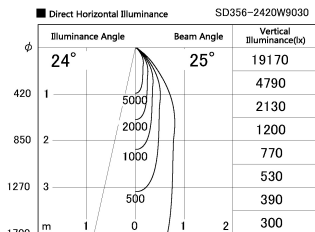

Item no. SD356-2420W9030

Series Name: Reflector type cylinder arm tracklight (UL Track) (SD356))

Installation	Track mount
Type	Reflector type cylinder arm tracklight (UL Track) (SD356))
Fixture wattage	24.3W
Beam angle	25 deg
Color Temp.	3000K
CRI	Ra>90
Luminous	1592 lm
Body	Die-cast aluminum alloy
Body finish	White
Trim finish	White
Reflector finish	N/A
IP Rate	IP20
Light source	COB module
Input Voltage	AC220~240V
Dimming Type	Non-Dimmable
Certificate	CE, CCC
Cut Hole	N/A