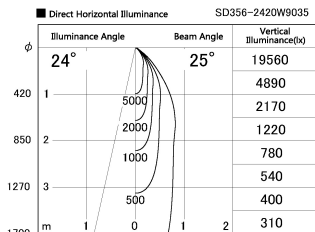

Item no. SD356-2420W9035

Series Name: Reflector type cylinder arm tracklight (UL Track) (SD356))

Installation	Track mount
Type	Reflector type cylinder arm tracklight (UL Track) (SD356))
Fixture wattage	24.3W
Beam angle	25 deg
Color Temp.	3500K
CRI	Ra>90
Luminous	1624 lm
Body	Die-cast aluminum alloy
Body finish	White
Trim finish	White
Reflector finish	N/A
IP Rate	IP20
Light source	COB module
Input Voltage	AC220~240V
Dimming Type	Non-Dimmable
Certificate	CE, CCC
Cut Hole	N/A