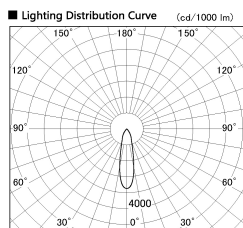

Item no. SD356-2420W9035

Series Name: Reflector type cylinder arm tracklight (UL Track) (SD356))

Installation	Track mount
Type	Reflector type cylinder arm tracklight (UL Track) (SD356))
Fixture wattage	24.3W
Beam angle	25 deg
Color Temp.	3500K
CRI	Ra>90
Luminous	1624 lm
Body	Die-cast aluminum alloy
Body finish	White
Trim finish	White
Reflector finish	N/A
IP Rate	IP20
Light source	COB module
Input Voltage	AC220~240V
Dimming Type	Non-Dimmable
Certificate	CE, CCC
Cut Hole	N/A