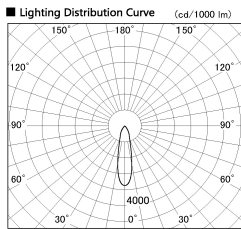

Item no. SD356-2420W9035

Series Name: Reflector type cylinder arm tracklight (UL Track) (SD356))

Installation	Track mount
Type	
Fixture wattage	24.3W
Beam angle	25 deg
Color Temp.	3500K
CRI	Ra>90
Luminous	1624 lm
Body	Die-cast aluminum alloy
Body finish	White
Trim finish	White
Reflector finish	N/A
IP Rate	IP20
Light source	COB module
Input Voltage	AC220~240V
Dimming Type	Non-Dimmable
Certificate	CE, CCC
Cut Hole	N/A