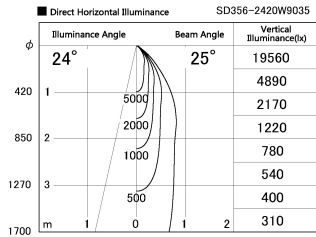

Item no. SD356-2420W9035

Series Name: Reflector type cylinder arm tracklight (UL Track) (SD356))

Installation	Track mount
Type	
Fixture wattage	24.3W
Beam angle	25 deg
Color Temp.	3500K
CRI	Ra>90
Luminous	1624 lm
Body	Die-cast aluminum alloy
Body finish	White
Trim finish	White
Reflector finish	N/A
IP Rate	IP20
Light source	COB module
Input Voltage	AC220~240V
Dimming Type	Non-Dimmable
Certificate	CE, CCC
Cut Hole	N/A