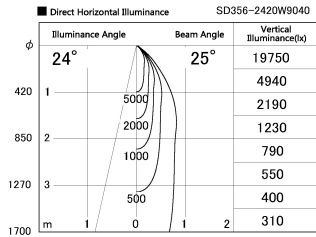

Item no. SD356-2420W9040

Series Name: Reflector type cylinder arm tracklight (UL Track) (SD356))

Installation	Track mount
Type	Reflector type cylinder arm tracklight (UL Track) (SD356))
Fixture wattage	24.3W
Beam angle	25 deg
Color Temp.	4000K
CRI	Ra>90
Luminous	1640 lm
Body	Die-cast aluminum alloy
Body finish	White
Trim finish	White
Reflector finish	N/A
IP Rate	IP20
Light source	COB module
Input Voltage	AC220~240V
Dimming Type	Non-Dimmable
Certificate	CE, CCC
Cut Hole	N/A