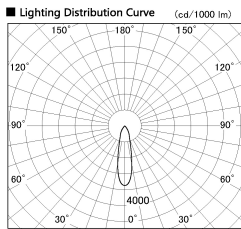

Item no. SD356-2420W9040

Series Name: Reflector type cylinder arm tracklight (UL Track) (SD356))

Installation	Track mount
Type	Reflector type cylinder arm tracklight (UL Track) (SD356))
Fixture wattage	24.3W
Beam angle	25 deg
Color Temp.	4000K
CRI	Ra>90
Luminous	1640 lm
Body	Die-cast aluminum alloy
Body finish	White
Trim finish	White
Reflector finish	N/A
IP Rate	IP20
Light source	COB module
Input Voltage	AC220~240V
Dimming Type	Non-Dimmable
Certificate	CE, CCC
Cut Hole	N/A