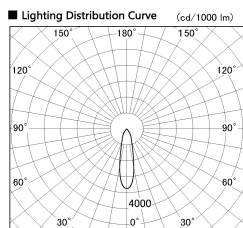

Item no. SD356-2420W9040

Series Name: Reflector type cylinder arm tracklight (UL Track) (SD356))

Installation	Track mount
Type	
Fixture wattage	24.3W
Beam angle	25 deg
Color Temp.	4000K
CRI	Ra>90
Luminous	1640 lm
Body	Die-cast aluminum alloy
Body finish	White
Trim finish	White
Reflector finish	N/A
IP Rate	IP20
Light source	COB module
Input Voltage	AC220~240V
Dimming Type	Non-Dimmable
Certificate	CE, CCC
Cut Hole	N/A