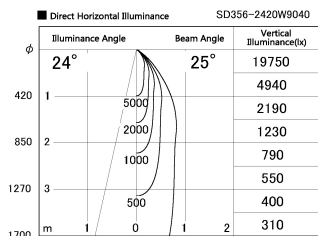

Item no. SD356-2420W9040

Series Name: Reflector type cylinder arm tracklight (UL Track) (SD356))

Installation	Track mount
Type	
Fixture wattage	24.3W
Beam angle	25 deg
Color Temp.	4000K
CRI	Ra>90
Luminous	1640 lm
Body	Die-cast aluminum alloy
Body finish	White
Trim finish	White
Reflector finish	N/A
IP Rate	IP20
Light source	COB module
Input Voltage	AC220~240V
Dimming Type	Non-Dimmable
Certificate	CE, CCC
Cut Hole	N/A