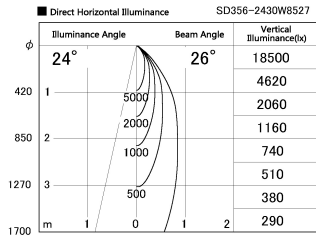

Item no. SD356-2430B8527

Series Name: Reflector type cylinder arm tracklight (UL Track) (SD356))

Installation	Track mount
Type	Reflector type cylinder arm tracklight (UL Track) (SD356))
Fixture wattage	24.3W
Beam angle	26 deg
Color Temp.	2700K
CRI	Ra>85
Luminous	1653 lm
Body	Die-cast aluminum alloy
Body finish	Black
Trim finish	Black
Reflector finish	N/A
IP Rate	IP20
Light source	COB module
Input Voltage	AC220~240V
Dimming Type	Non-Dimmable
Certificate	CE, CCC
Cut Hole	N/A