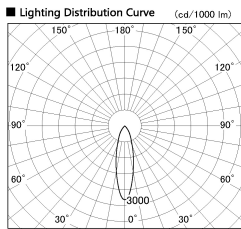

Item no. SD356-2430B8527

Series Name: Reflector type cylinder arm tracklight (UL Track) (SD356))

Installation	Track mount
Type	
Fixture wattage	24.3W
Beam angle	26 deg
Color Temp.	2700K
CRI	Ra>85
Luminous	1653 lm
Body	Die-cast aluminum alloy
Body finish	Black
Trim finish	Black
Reflector finish	N/A
IP Rate	IP20
Light source	COB module
Input Voltage	AC220~240V
Dimming Type	Non-Dimmable
Certificate	CE, CCC
Cut Hole	N/A