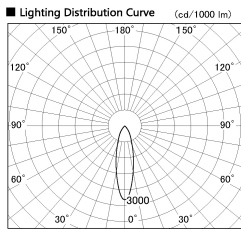

Item no. SD356-2430B8527

Series Name: Reflector type cylinder arm tracklight (UL Track) (SD356))

Installation	Track mount
Type	Reflector type cylinder arm tracklight (UL Track) (SD356))
Fixture wattage	24.3W
Beam angle	26 deg
Color Temp.	2700K
CRI	Ra>85
Luminous	1653 lm
Body	Die-cast aluminum alloy
Body finish	Black
Trim finish	Black
Reflector finish	N/A
IP Rate	IP20
Light source	COB module
Input Voltage	AC220~240V
Dimming Type	Non-Dimmable
Certificate	CE, CCC
Cut Hole	N/A