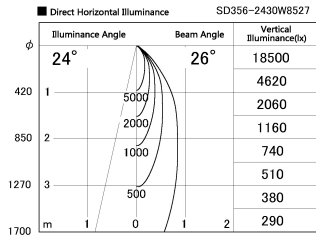

Item no. SD356-2430B8527

Series Name: Reflector type cylinder arm tracklight (UL Track) (SD356))

Installation	Track mount
Type	
Fixture wattage	24.3W
Beam angle	26 deg
Color Temp.	2700K
CRI	Ra>85
Luminous	1653 lm
Body	Die-cast aluminum alloy
Body finish	Black
Trim finish	Black
Reflector finish	N/A
IP Rate	IP20
Light source	COB module
Input Voltage	AC220~240V
Dimming Type	Non-Dimmable
Certificate	CE, CCC
Cut Hole	N/A